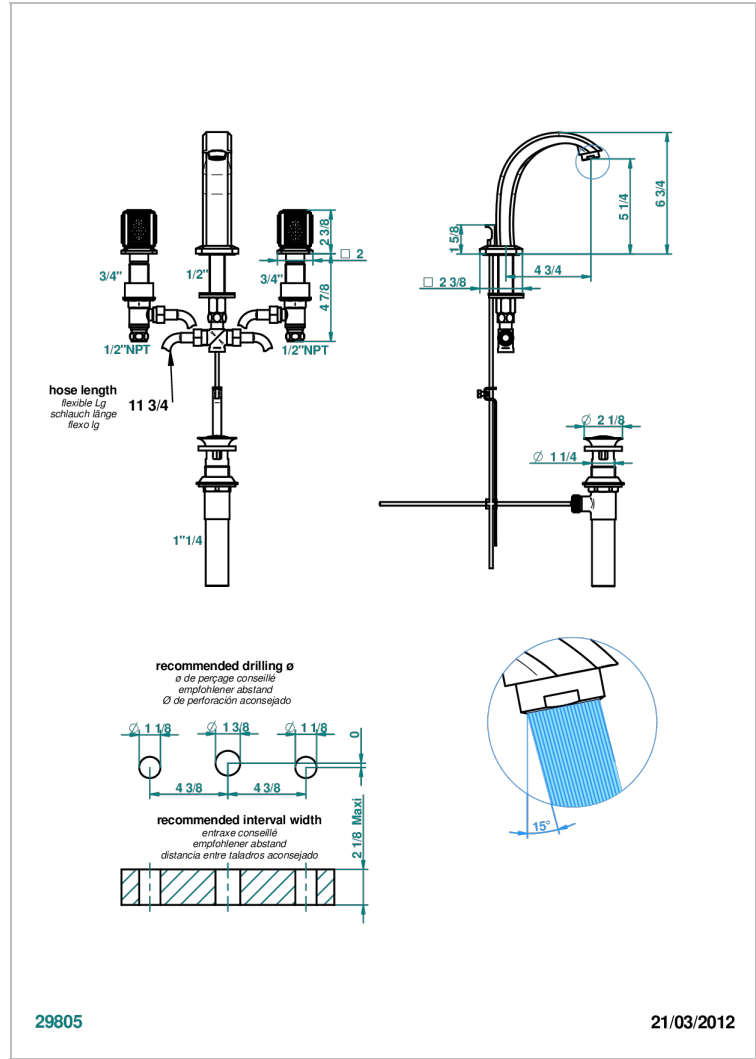

# METROPOLIS BLACK CRYSTAL

A2L-151/US

Widespread lavatory set with drain