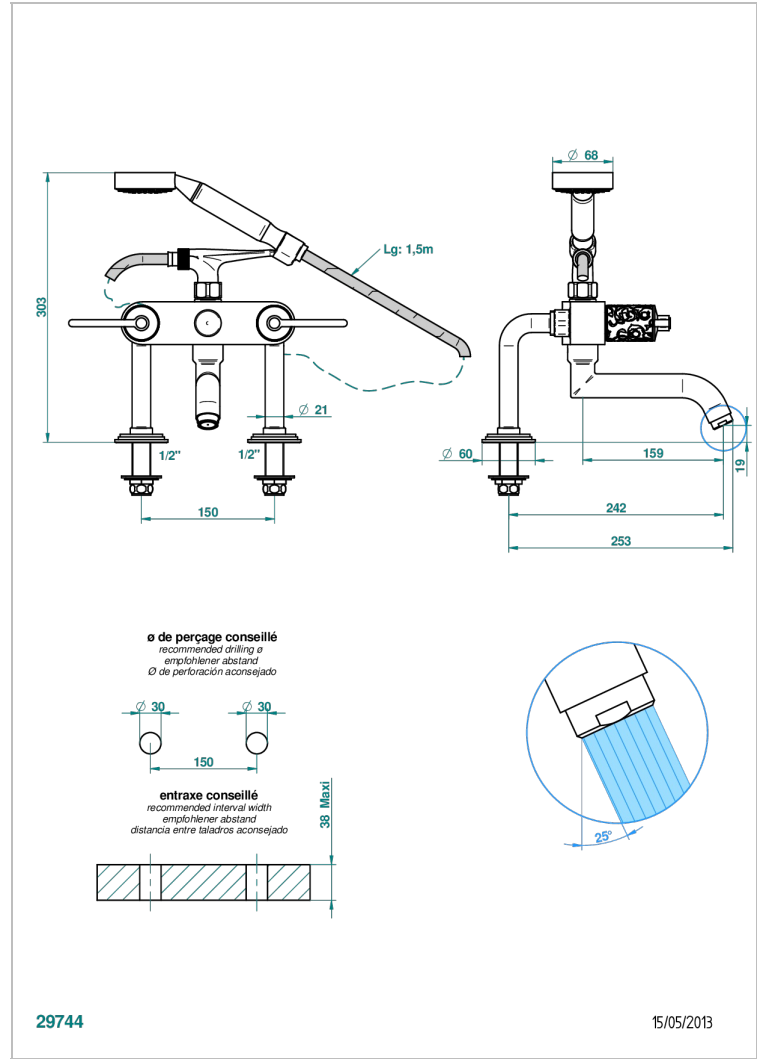

# FRIVOLE WITH LEVER

G2S-13G

Rim mounted 2-hole bath/telephone shower mixer, shower and hose

## CHARACTERISTIC

- ACS : 21ACCLY034

## TECHNICAL SPECS

- Recommandé : 3 bars (max. 5 bars) - Advised : 43,5 psi (max. 72 psi)
- Bec : 35 l/min à 3 bars - Douchette : 9,5 l/min à 3 bars
- Spout : 9.26 gpm at 43.5 psi - Handshower : 2.5 gpm at 43.5 psi