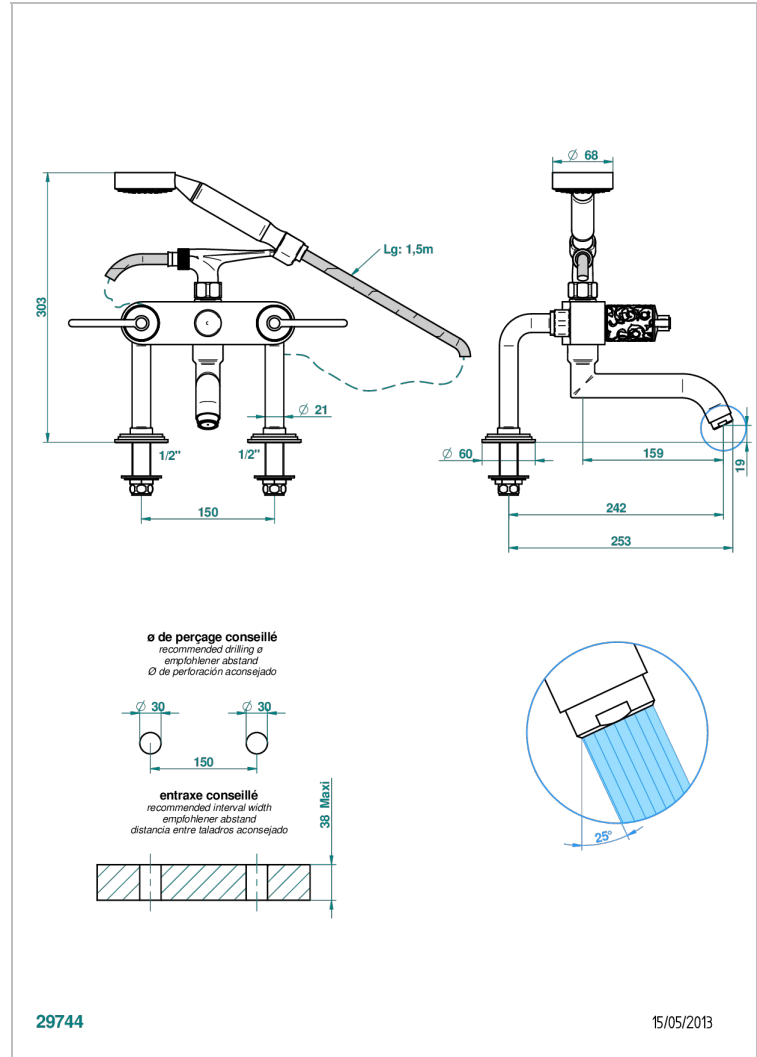

# FRIVOLE WITH LEVER

G2S-13G

Rim mounted 2-hole bath/telephone shower mixer, shower and hose

## CHARACTERISTIC

- ACS : 21ACCLY034

## TECHNICAL SPECS

- Recommandé : 3 bars (max. 5 bars) - Advised : 43,5 psi (max. 72 psi)
- Bec : 35 l/min à 3 bars - Douchette : 9,5 l/min à 3 bars
- Spout : 9.26 gpm at 43.5 psi - Handshower : 2.5 gpm at 43.5 psi