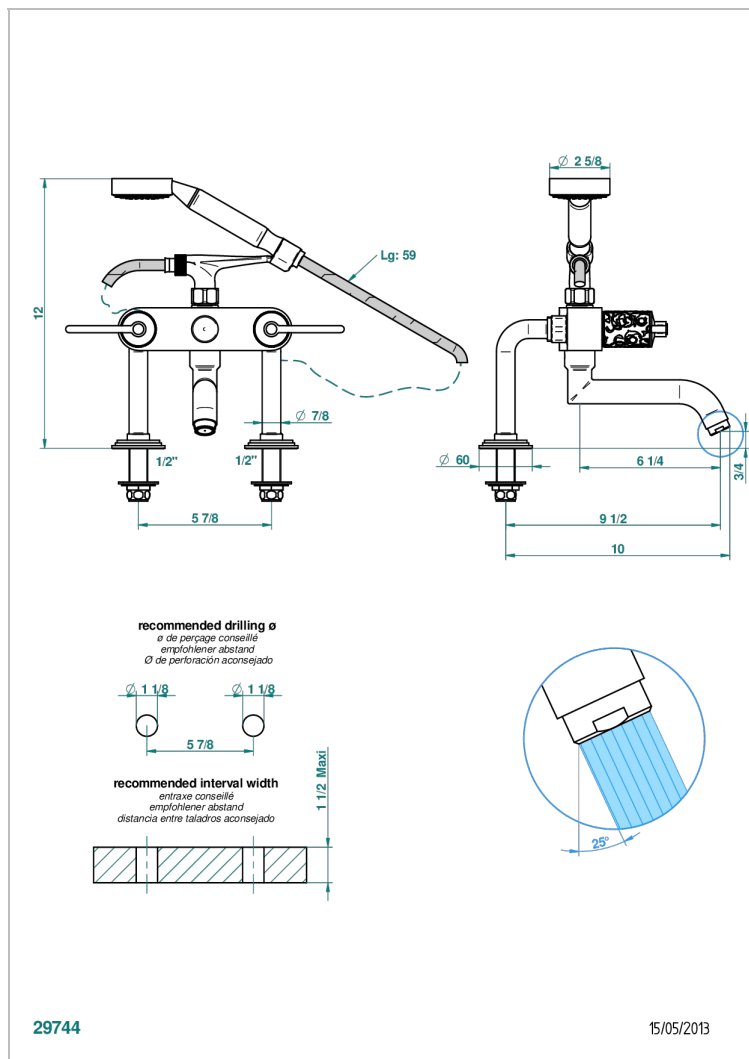

FRIVOLE WITH LEVER

G2S-13G

Rim mounted 2-hole bath/telephone shower mixer, shower and hose

CHARACTERISTIC

- ACS : 21ACCLY034

TECHNICAL SPECS

- Recommandé : 3 bars (max. 5 bars) - Advised : 43,5 psi (max. 72 psi)
- Bec : 35 l/min à 3 bars - Douchette : 9,5 l/min à 3 bars
- Spout : 9.26 gpm at 43.5 psi - Handshower : 2.5 gpm at 43.5 psi

STANDARDS

AVAILABLE FINITIONS

Antique nickel - H28
Black ceram - D30
Blush PVD - H62
Brass color PVD - H49
Brown bronze color PVD - F33
Gold color PVD - H52

Graphite PVD - H64
Matt Umber PVD - H67
Matt blush PVD - H60
Matt brass color PVD - H50
Matt brown bronze color PVD - F34
Matt chrome - C02