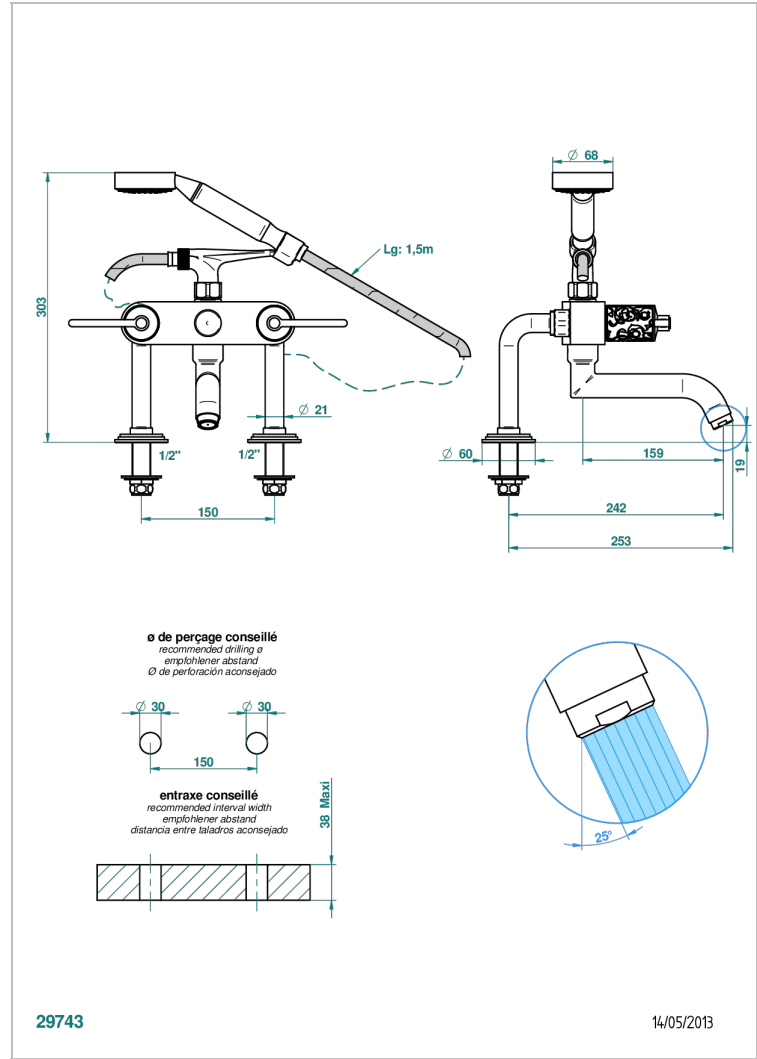

FROUFROU WITH LEVER

G2P-13G

Rim mounted 2-hole bath/telephone shower mixer, shower and hose

CHARACTERISTIC

- ACS : 21ACCLY034

TECHNICAL SPECS

- Recommandé : 3 bars (max. 5 bars) - Advised : 43,5 psi (max. 72 psi)
- Bec : 35 l/min à 3 bars - Douchette : 9,5 l/min à 3 bars
- Spout : 9.26 gpm at 43.5 psi - Handshower : 2.5 gpm at 43.5 psi

STANDARDS

AVAILABLE FINITIONS

Antique nickel - H28
Black ceram - D30
Blush PVD - H62
Brass color PVD - H49
Brown bronze color PVD - F33
Gold color PVD - H52

Graphite PVD - H64
Matt Umber PVD - H67
Matt blush PVD - H60
Matt brass color PVD - H50
Matt brown bronze color PVD - F34
Matt chrome - C02