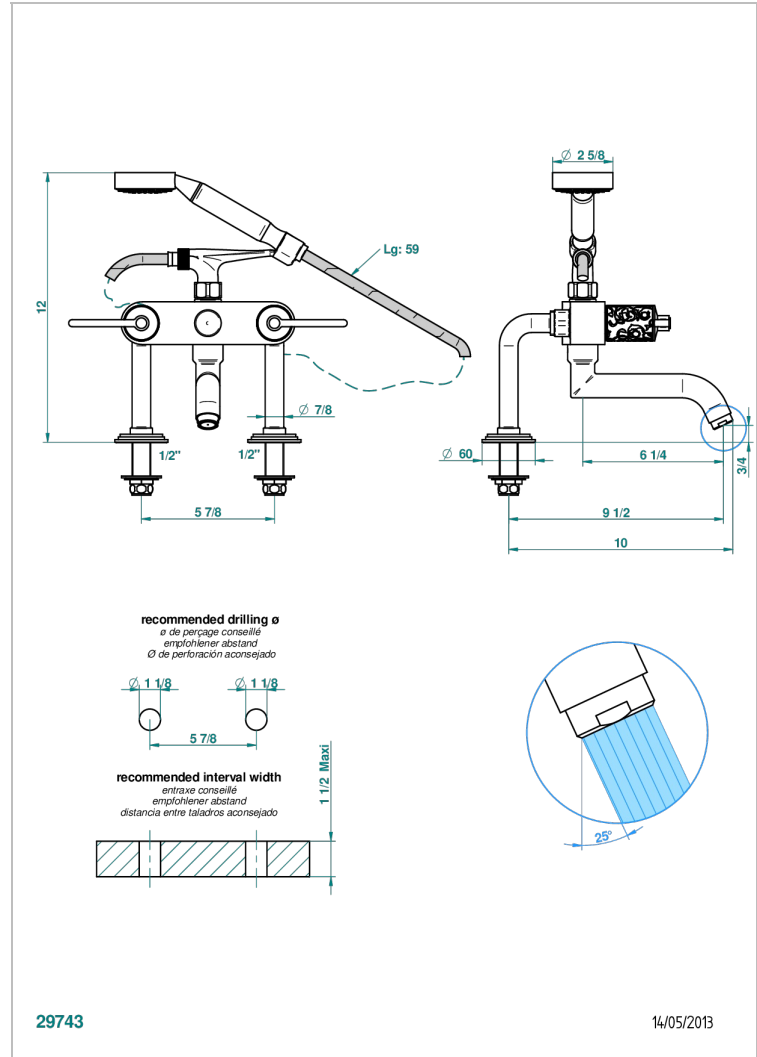

FROUFROU WITH LEVER

G2P-13G

Rim mounted 2-hole bath/telephone shower mixer, shower and hose

CHARACTERISTIC

- ACS : 21ACCLY034

TECHNICAL SPECS

- Recommandé : 3 bars (max. 5 bars) - Advised : 43,5 psi (max. 72 psi)
- Bec : 35 l/min à 3 bars - Douchette : 9,5 l/min à 3 bars
- Spout : 9.26 gpm at 43.5 psi - Handshower : 2.5 gpm at 43.5 psi

STANDARDS

AVAILABLE FINITIONS

Antique nickel - H28
Black ceram - D30
Blush PVD - H62
Brass color PVD - H49
Brown bronze color PVD - F33
Gold color PVD - H52

Graphite PVD - H64
Matt Umber PVD - H67
Matt blush PVD - H60
Matt brass color PVD - H50
Matt brown bronze color PVD - F34
Matt chrome - C02