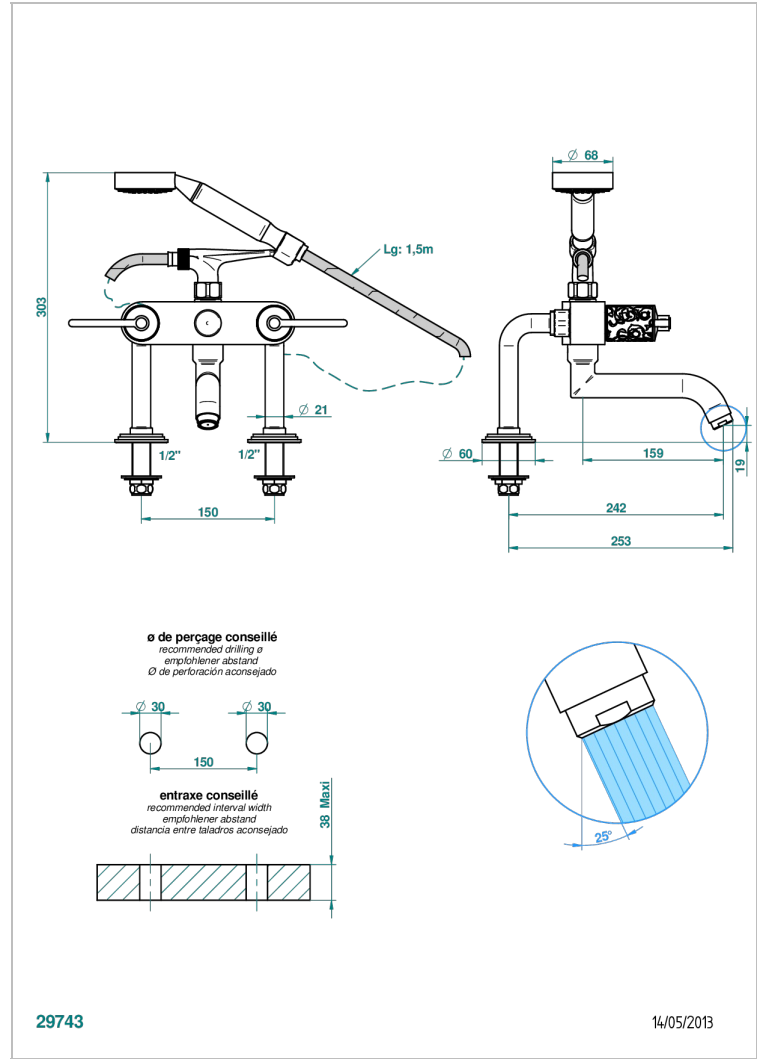

FROUFROU WITH LEVER

G2P-13G

Rim mounted 2-hole bath/telephone shower mixer, shower and hose

CHARACTERISTIC

- ACS : 21ACCLY034

TECHNICAL SPECS

- Recommandé : 3 bars (max. 5 bars) - Advised : 43,5 psi (max. 72 psi)
- Bec : 35 l/min à 3 bars - Douchette : 9,5 l/min à 3 bars
- Spout : 9.26 gpm at 43.5 psi - Handshower : 2.5 gpm at 43.5 psi

STANDARDS

AVAILABLE FINITIONS

Antique nickel - H28
 Black ceram - D30
 Blush PVD - H62
 Brass color PVD - H49
 Brown bronze color PVD - F33
 Gold color PVD - H52

Graphite PVD - H64
 Matt Umber PVD - H67
 Matt blush PVD - H60
 Matt brass color PVD - H50
 Matt brown bronze color PVD - F34
 Matt chrome - C02