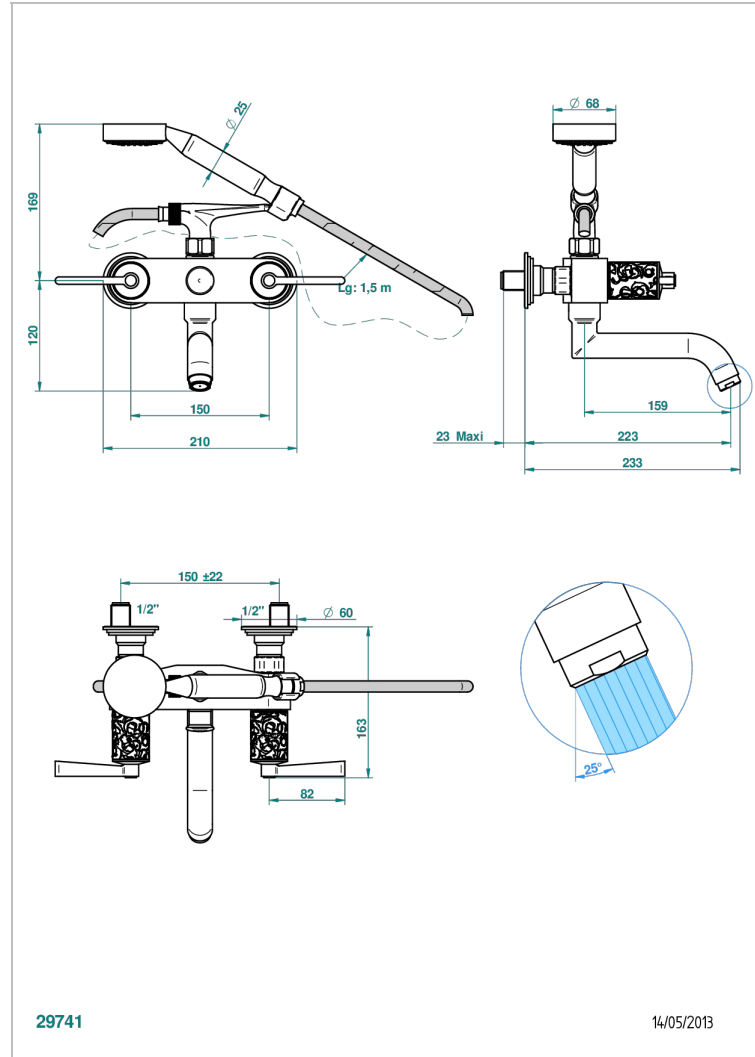

FROUFROU WITH LEVER

G2P-13B

Wall mounted 2-hole bath/shower mixer, shower and hose

CHARACTERISTIC

- ACS : 21ACCLY033

TECHNICAL SPECS

- Recommandé : 3 bars (max. 5 bars) - Advised : 43,5 psi (max. 72 psi)
- Bec : 35 l/min à 3 bars - Douchette : 9,5 l/min à 3 bars
- Spout : 9.26 gpm at 43.5 psi - Handshower : 2.5 gpm at 43.5 psi

STANDARDS

AVAILABLE FINITIONS

Antique nickel - H28
Black ceram - D30
Blush PVD - H62
Brass color PVD - H49
Brown bronze color PVD - F33
Gold color PVD - H52

Graphite PVD - H64
Matt Umber PVD - H67
Matt blush PVD - H60
Matt brass color PVD - H50
Matt brown bronze color PVD - F34
Matt chrome - C02