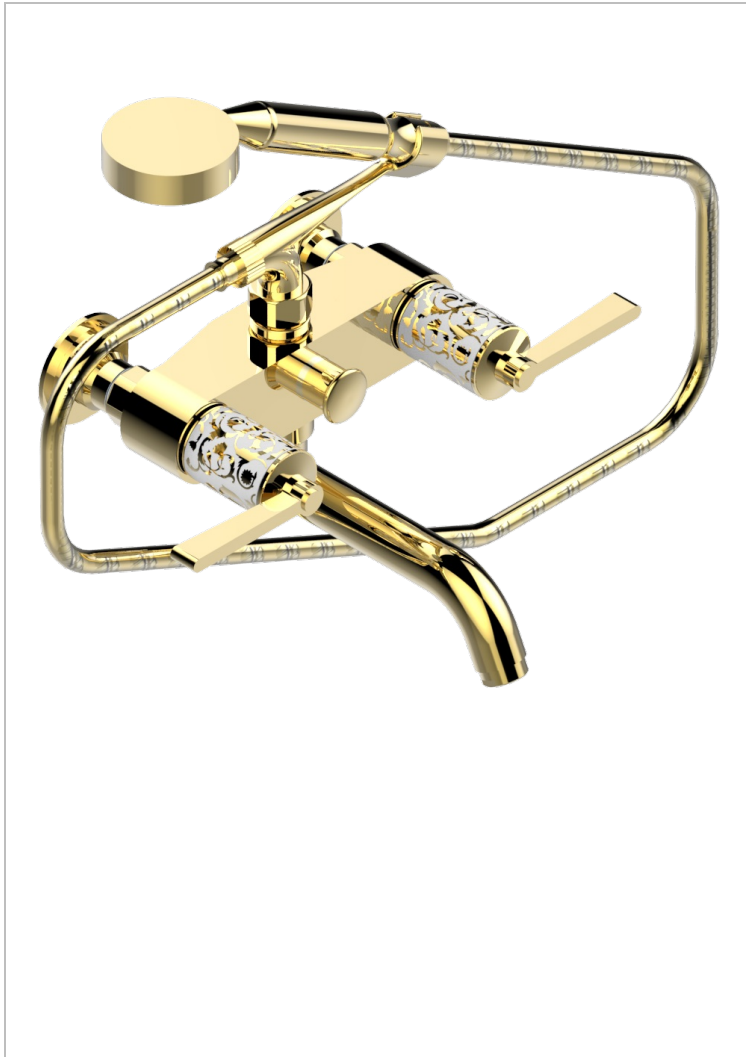

FROUFROU WITH LEVER

G2P-13B

Wall mounted 2-hole bath/shower mixer, shower and hose

CHARACTERISTIC

- ACS : 21ACCLY033

TECHNICAL SPECS

- Recommandé : 3 bars (max. 5 bars) - Advised : 43,5 psi (max. 72 psi)
- Bec : 35 l/min à 3 bars - Douchette : 9,5 l/min à 3 bars
- Spout : 9.26 gpm at 43.5 psi - Handshower : 2.5 gpm at 43.5 psi

STANDARDS

AVAILABLE FINITIONS

Antique nickel - H28
Black ceram - D30
Blush PVD - H62
Brass color PVD - H49
Brown bronze color PVD - F33
Gold color PVD - H52

Graphite PVD - H64
Matt Umber PVD - H67
Matt blush PVD - H60
Matt brass color PVD - H50
Matt brown bronze color PVD - F34
Matt chrome - C02

Matt gold - F07
Matt gold color PVD - H53
Matt graphite PVD - H65
Matt nickel (color finish) - C01
Matt nickel color PVD - H56
Nickel color PVD - H55

Polished chrome (color finish) - A02
Polished chrome / Polished gold (color finish) - G02
Polished gold (color finish) - F01
Polished nickel - B01
Soft gold - F30
Soft matt gold - F31
Umber PVD - H66