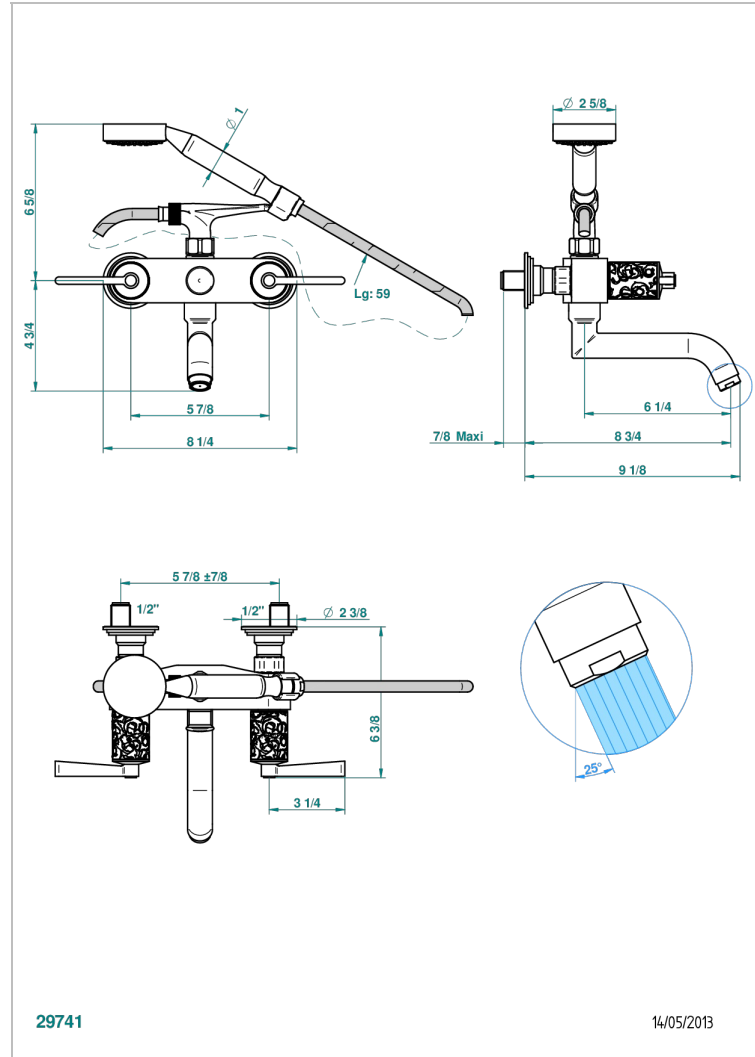

# FROUFROU WITH LEVER

G2P-13B

Wall mounted 2-hole bath/shower mixer, shower and hose

## TECHNICAL SPECS

- Recommandé : 3 bars (max. 5 bars) - Advised : 43,5 psi (max. 72 psi)
- Bec : 35 l/min à 3 bars - Douchette : 9,5 l/min à 3 bars
- Spout : 9.26 gpm at 43.5 psi - Handshower : 2.5 gpm at 43.5 psi