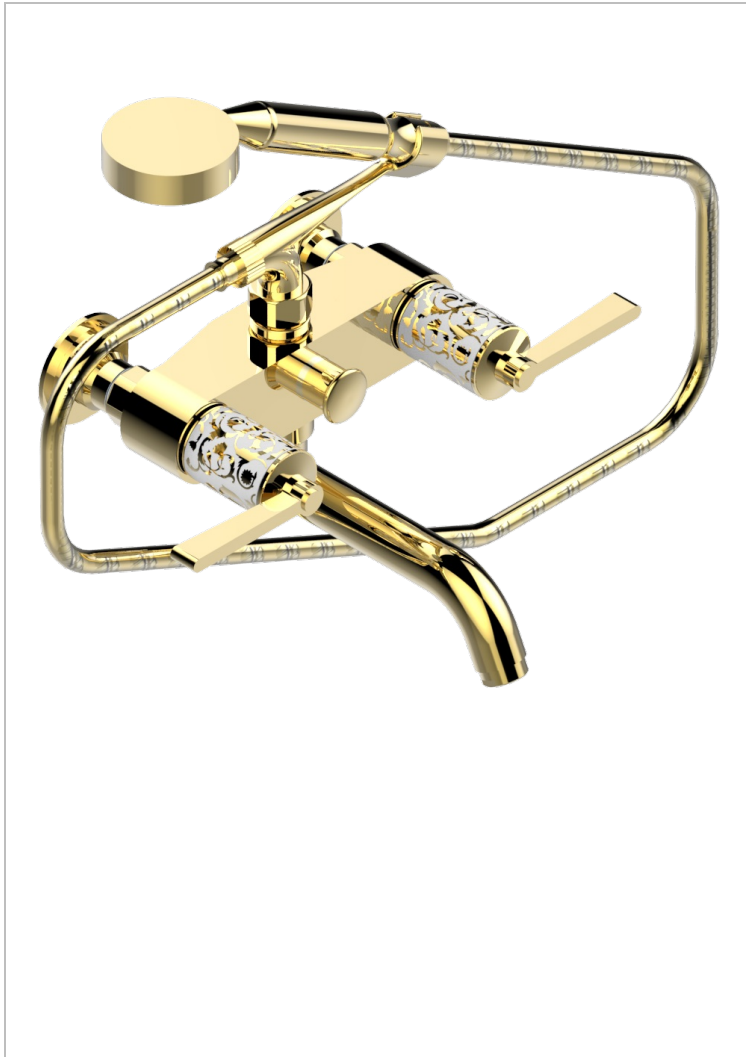

# FROUFROU WITH LEVER

G2P-13B

Wall mounted 2-hole bath/shower mixer, shower and hose

## CHARACTERISTIC

- ACS : 21ACCLY033

## TECHNICAL SPECS

- Recommandé : 3 bars (max. 5 bars) - Advised : 43,5 psi (max. 72 psi)
- Bec : 35 l/min à 3 bars - Douchette : 9,5 l/min à 3 bars
- Spout : 9.26 gpm at 43.5 psi - Handshower : 2.5 gpm at 43.5 psi

## AVAILABLE FINITIONS

Antique nickel - H28  
Black ceram - D30  
Blush PVD - H62  
Brass color PVD - H49  
Brown bronze color PVD - F33  
Gold color PVD - H52

Graphite PVD - H64  
Matt Umber PVD - H67  
Matt blush PVD - H60  
Matt brass color PVD - H50  
Matt brown bronze color PVD - F34  
Matt chrome - C02