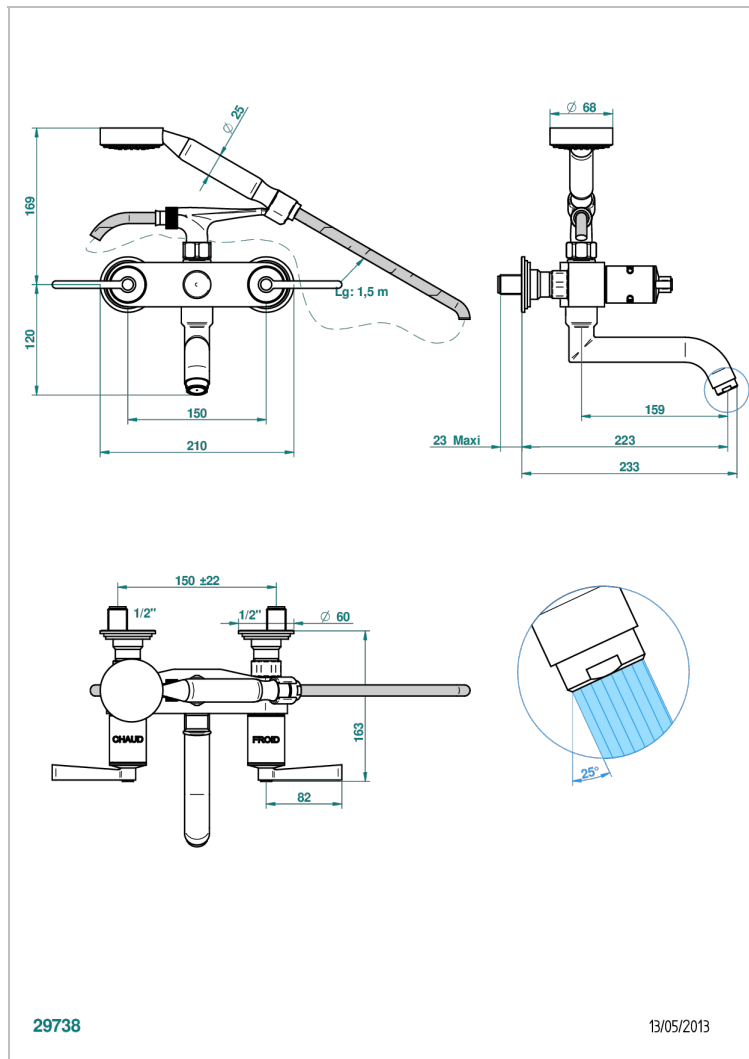

FAUBOURG BLACK PORCELAIN WITH LEVER

G2M-13B

Wall mounted 2-hole bath/shower mixer, shower and hose

CHARACTERISTIC

- ACS : 21ACCLY033

STANDARDS

TECHNICAL SPECS

- Recommandé : 3 bars (max. 5 bars) - Advised : 43,5 psi (max. 72 psi)
- Bec : 35 l/min à 3 bars - Douchette : 9,5 l/min à 3 bars
- Spout : 9.26 gpm at 43.5 psi - Handshower : 2.5 gpm at 43.5 psi