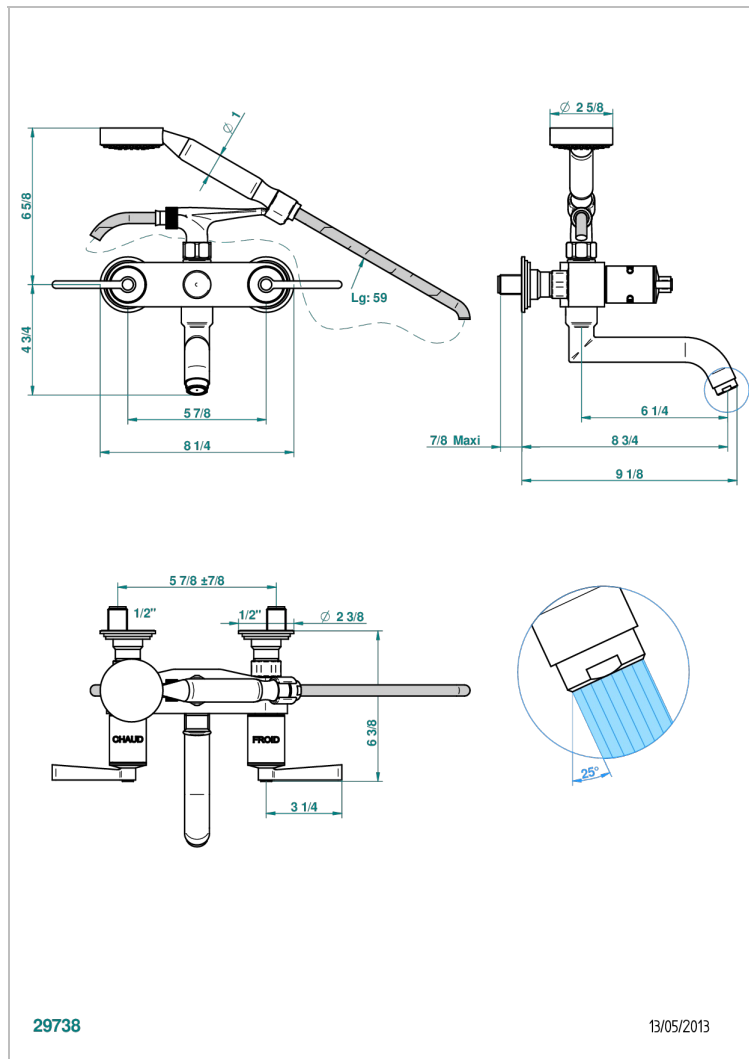

FAUBOURG BLACK PORCELAIN WITH LEVER

G2M-13B

Wall mounted 2-hole bath/shower mixer, shower and hose

29738

13/05/2013

CHARACTERISTIC

- ACS : 21ACCLY033

TECHNICAL SPECS

- Recommandé : 3 bars (max. 5 bars) - Advised : 43,5 psi (max. 72 psi)
- Bec : 35 l/min à 3 bars - Douchette : 9,5 l/min à 3 bars
- Spout : 9.26 gpm at 43.5 psi - Handshower : 2.5 gpm at 43.5 psi

STANDARDS