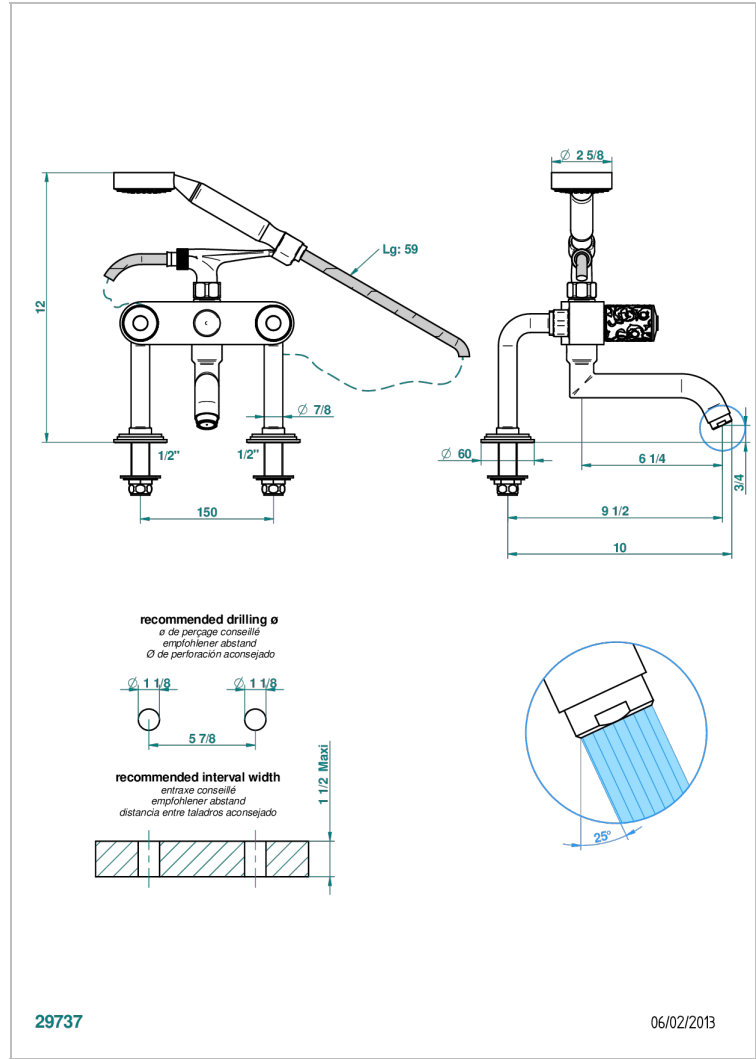

FRIVOLE

G2R-13G

Rim mounted 2-hole bath/telephone shower mixer, shower and hose

CHARACTERISTIC

- ACS : 21ACCLY034

TECHNICAL SPECS

- Recommandé : 3 bars (max. 5 bars) - Advised : 43,5 psi (max. 72 psi)
- Bec : 35 l/min à 3 bars - Douchette : 9,5 l/min à 3 bars
- Spout : 9.26 gpm at 43.5 psi - Handshower : 2.5 gpm at 43.5 psi

STANDARDS

AVAILABLE FINITIONS

Antique nickel - H28
Black ceram - D30
Blush PVD - H62
Brass color PVD - H49
Brown bronze color PVD - F33
Gold color PVD - H52

Graphite PVD - H64
Matt Umber PVD - H67
Matt blush PVD - H60
Matt brass color PVD - H50
Matt brown bronze color PVD - F34
Matt chrome - C02