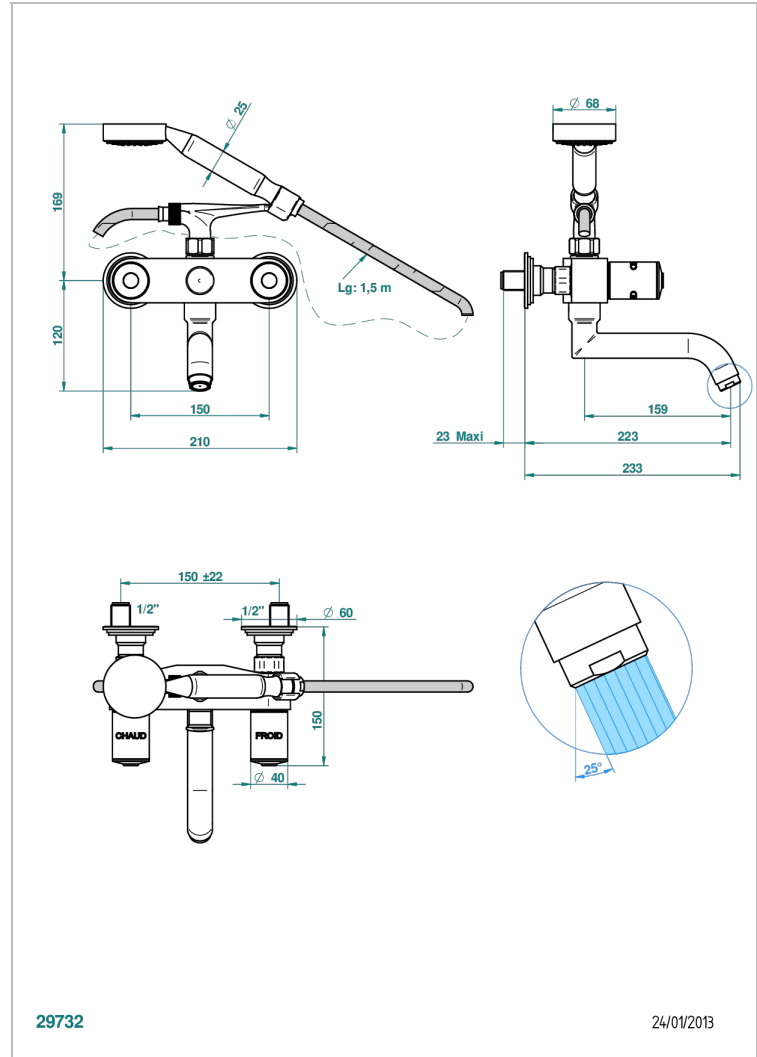

FAUBOURG BLACK PORCELAIN

G2L-13B

Wall mounted 2-hole bath/shower mixer, shower and hose

CHARACTERISTIC

- ACS : 21ACCLY033

TECHNICAL SPECS

- Recommandé : 3 bars (max. 5 bars) - Advised : 43,5 psi (max. 72 psi)
- Bec : 35 l/min à 3 bars - Douchette : 9,5 l/min à 3 bars
- Spout : 9.26 gpm at 43.5 psi - Handshower : 2.5 gpm at 43.5 psi