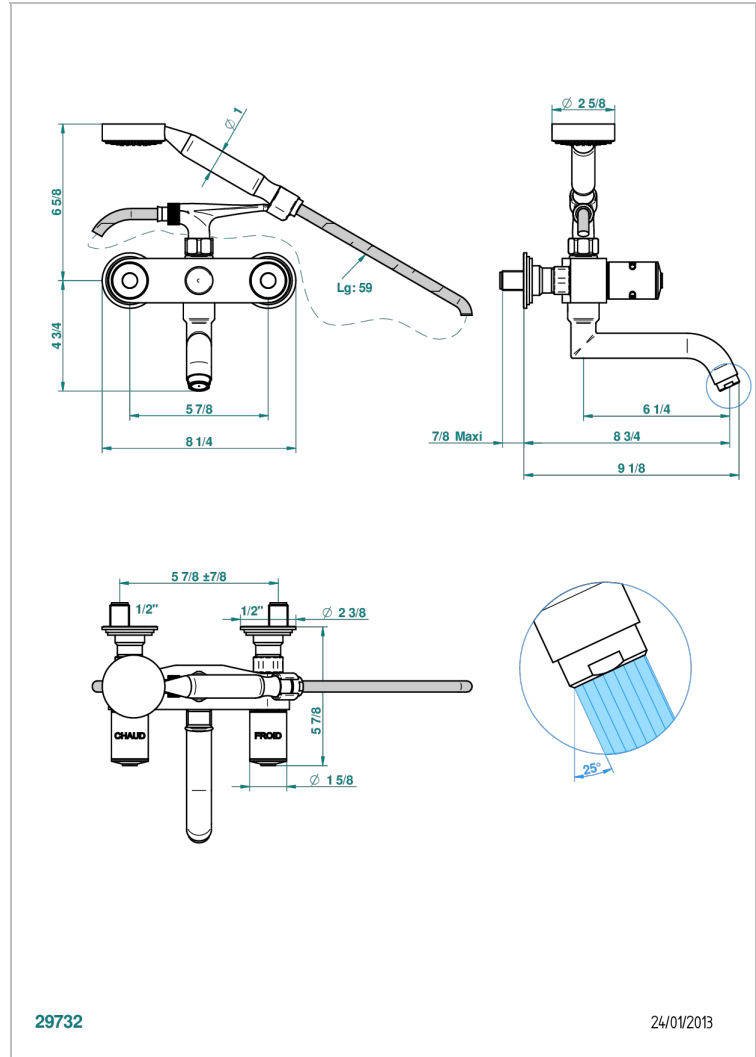

FAUBOURG BLACK PORCELAIN

G2L-13B

Wall mounted 2-hole bath/shower mixer, shower and hose

29732

24/01/2013

CHARACTERISTIC

- ACS : 21ACCLY033

TECHNICAL SPECS

- Recommandé : 3 bars (max. 5 bars) - Advised : 43,5 psi (max. 72 psi)
- Bec : 35 l/min à 3 bars - Douchette : 9,5 l/min à 3 bars
- Spout : 9.26 gpm at 43.5 psi - Handshower : 2.5 gpm at 43.5 psi

STANDARDS