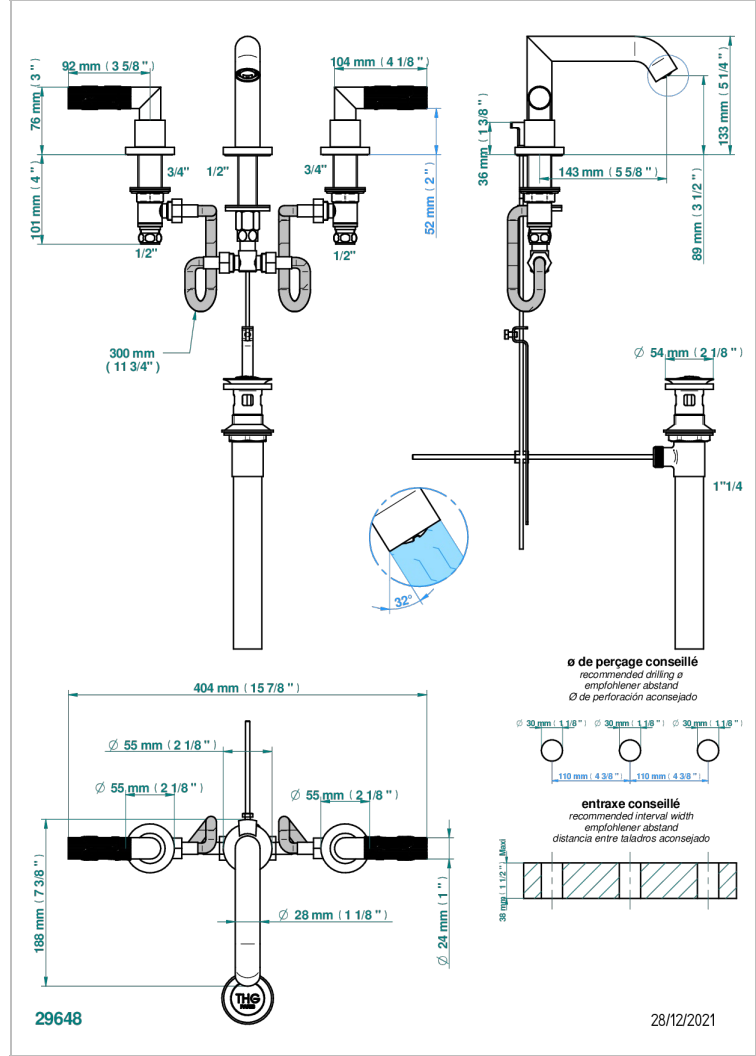

# BAMBOU BLACK CRYSTAL

A33-151/US

Widespread lavatory set with drain

THG<sup>®</sup>  
PARIS