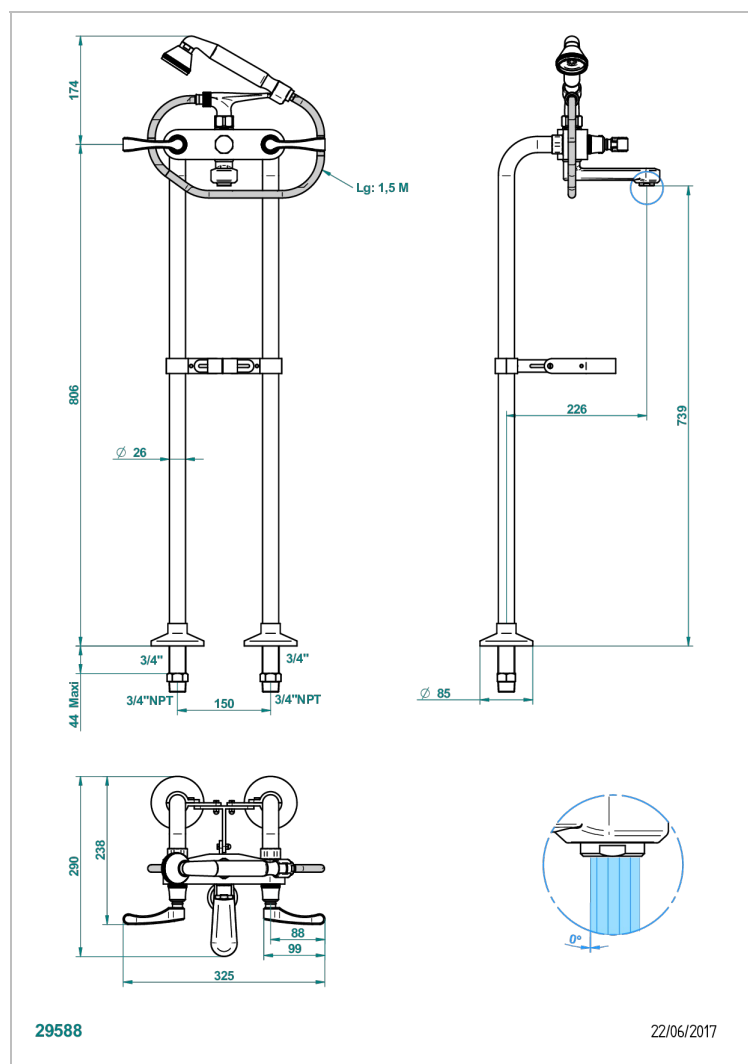

ART DECO WITH LEVER HANDLES

A55-13800/US

Exposed tub filler w/33" risers, handshower shower, overflow "t" connector

CHARACTERISTIC

- Art Déco with lever handles
- Exposed tub filler w/33" risers, handshower shower, overflow "t" connector

TECHNICAL SPECS

- Recommandé : 3 bars (max. 5 bars) - Advised : 43,5 psi (max. 72 psi)
- Bec : 35 l/min à 3 bars - Douchette : 9,5 l/min à 3 bars
- Spout : 9.26 gpm at 43.5 psi - Handshower : 2.5 gpm at 43.5 psi