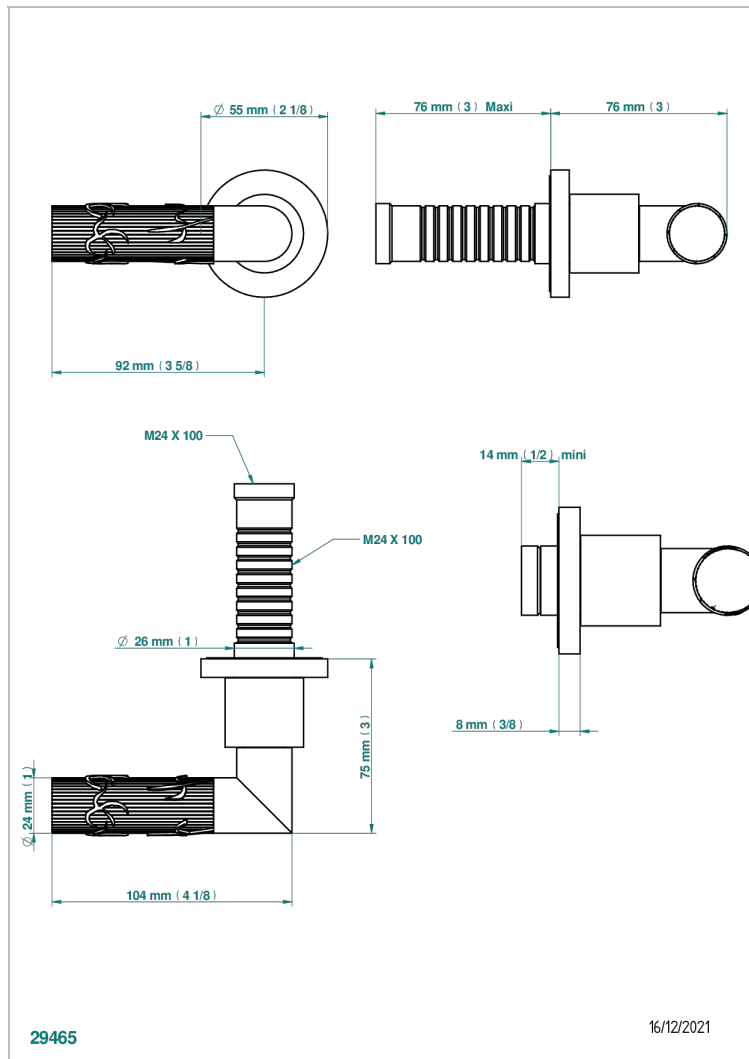

# BAMBOU BLACK CRYSTAL

A33-30B

Trim only for wall valve 1/2" ref.30/CA & 30/HA and 3/4" ref.32/CA & 32/HA and diverter ref.50/4VMA

## CHARACTERISTIC

- Bambou Black crystal
- Trim only for wall valve 1/2" ref.30/CA & 30/HA and 3/4" ref.32/CA & 32/HA and diverter ref.50/4VMA

## RELATED SKU'S

- Ref. G00-30/CA Wall mounted 1/2" valve body with ceramic head, 1/4 turn left - no trim
- Ref. G00-30/HA Wall mounted 1/2" valve body with ceramic head, 1/4 turn right
- Ref. G00-32/CA Wall mounted 3/4" valve with ceramic head, 1/4 turn left - no trim
- Ref. G00-32/HA Wall mounted 3/4" valve body with ceramic head, 1/4 turn right - no trim