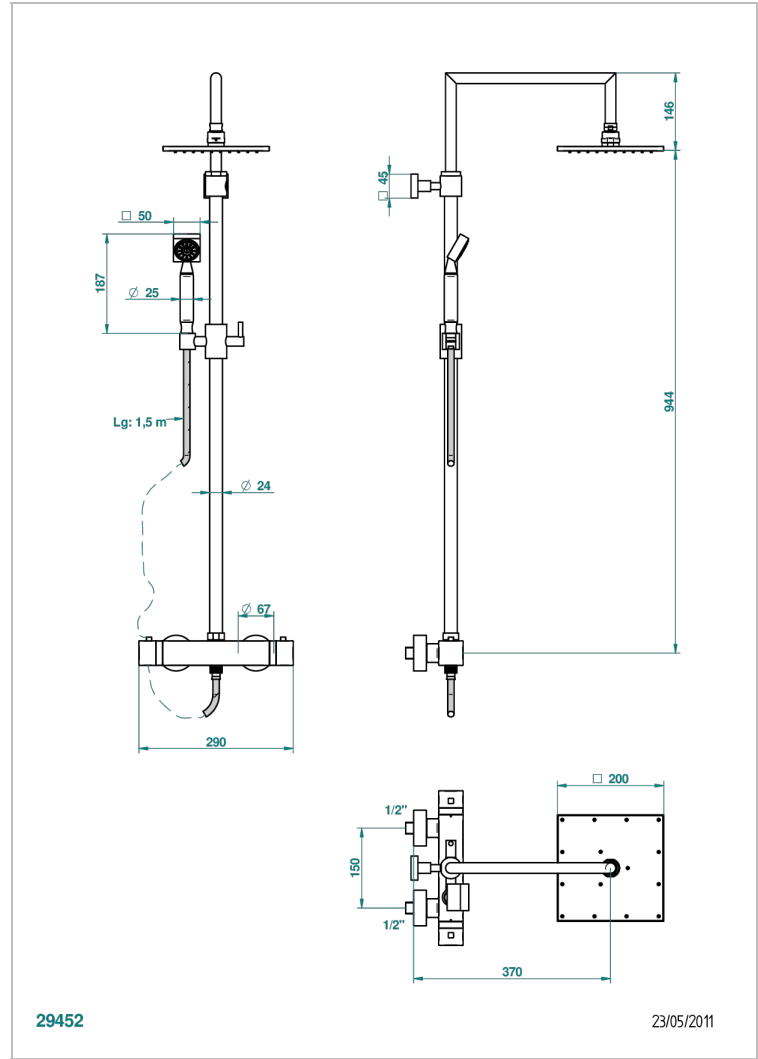

BELUGA WITH LEVER

G1U-6527CD

THG[®]
PARIS

Wall mounted thermostatic shower mixer 1/2" with shower column, hose, Shower head 200 x 200 mm, and handshower with Easyclean system

CHARACTERISTIC

- Beluga with lever
- Wall mounted thermostatic shower mixer 1/2" with shower column, hose, Shower head 200 x 200 mm, and handshower with Easyclean system

TECHNICAL SPECS

- Recommandé : 3 bars (max. 5 bars) - Advised : 43,5 psi (max. 72 psi)
- Pomme de douche : 9,5 l/min à 3 bars - Douchette : 9,5 l/min à 3 bars
- Showerhead : 2.5 gpm at 43.5 psi - Handshower : 2.5 gpm at 43.5 psi

Varnished matt antique red copper (color finish) - H07