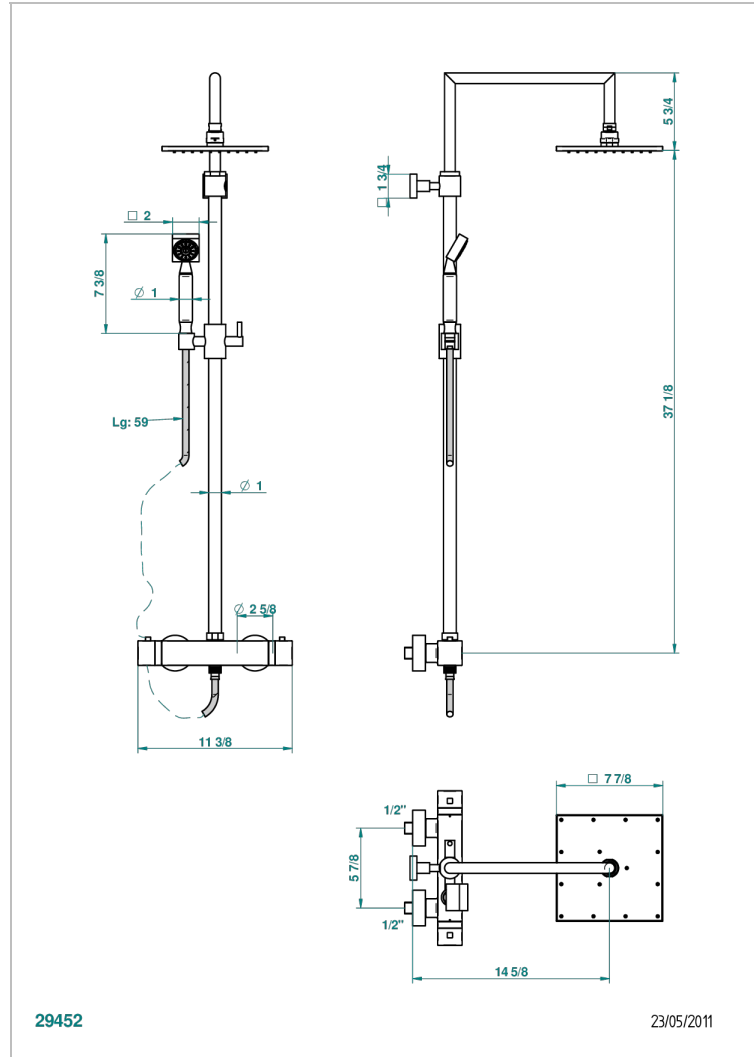

BELUGA WITH LEVER

G1U-6527CD

THG[®]
PARIS

Wall mounted thermostatic shower mixer 1/2" with shower column, hose, Shower head 200 x 200 mm, and handshower with Easyclean system

CHARACTERISTIC

- Beluga with lever
- Wall mounted thermostatic shower mixer 1/2" with shower column, hose, Shower head 200 x 200 mm, and handshower with Easyclean system

TECHNICAL SPECS

- Recommandé : 3 bars (max. 5 bars) - Advised : 43,5 psi (max. 72 psi)
- Pomme de douche : 9,5 l/min à 3 bars - Douchette : 9,5 l/min à 3 bars
- Showerhead : 2.5 gpm at 43.5 psi - Handshower : 2.5 gpm at 43.5 psi

Varnished matt antique red copper (color finish) - H07