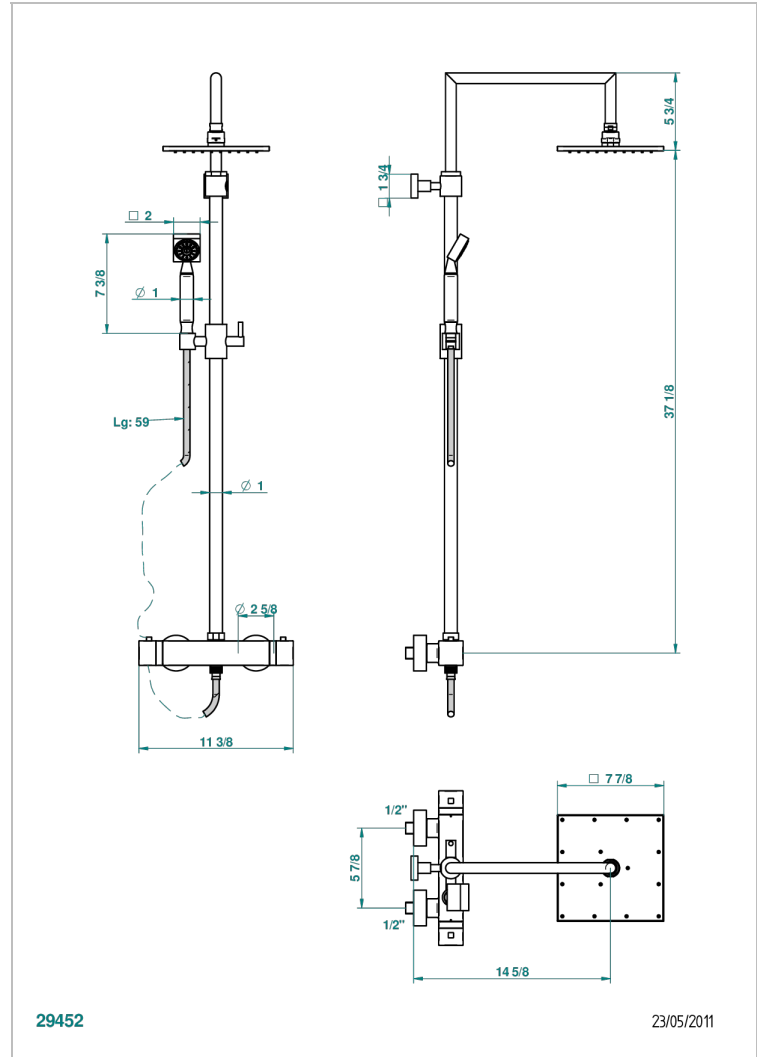

BELUGA WITH LEVER

G1U-6527CD

THG[®]
PARIS

Wall mounted thermostatic shower mixer 1/2" with shower column, hose, Shower head 200 x 200 mm, and handshower with Easyclean system

CHARACTERISTIC

- Beluga with lever
- Wall mounted thermostatic shower mixer 1/2" with shower column, hose, Shower head 200 x 200 mm, and handshower with Easyclean system

TECHNICAL SPECS

- Recommandé : 3 bars (max. 5 bars) - Advised : 43,5 psi (max. 72 psi)
- Pomme de douche : 9,5 l/min à 3 bars - Douchette : 9,5 l/min à 3 bars
- Showerhead : 2.5 gpm at 43.5 psi - Handshower : 2.5 gpm at 43.5 psi

Varnished matt antique red copper (color finish) - H07