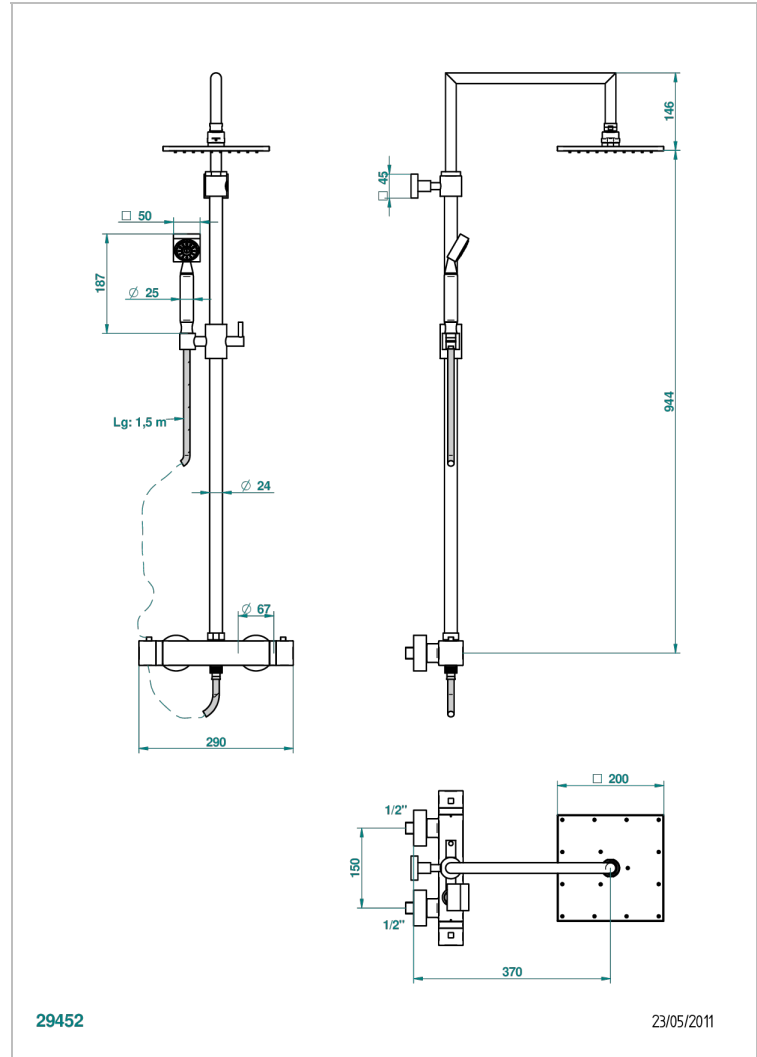

BELUGA WITH LEVER

G1U-6527CD

THG[®]
PARIS

Wall mounted thermostatic shower mixer 1/2" with shower column, hose, Shower head 200 x 200 mm, and handshower with Easyclean system

CHARACTERISTIC

- Beluga with lever
- Wall mounted thermostatic shower mixer 1/2" with shower column, hose, Shower head 200 x 200 mm, and handshower with Easyclean system

TECHNICAL SPECS

- Recommandé : 3 bars (max. 5 bars) - Advised : 43,5 psi (max. 72 psi)
- Pomme de douche : 9,5 l/min à 3 bars - Douchette : 9,5 l/min à 3 bars
- Showerhead : 2.5 gpm at 43.5 psi - Handshower : 2.5 gpm at 43.5 psi

Varnished matt antique red copper (color finish) - H07