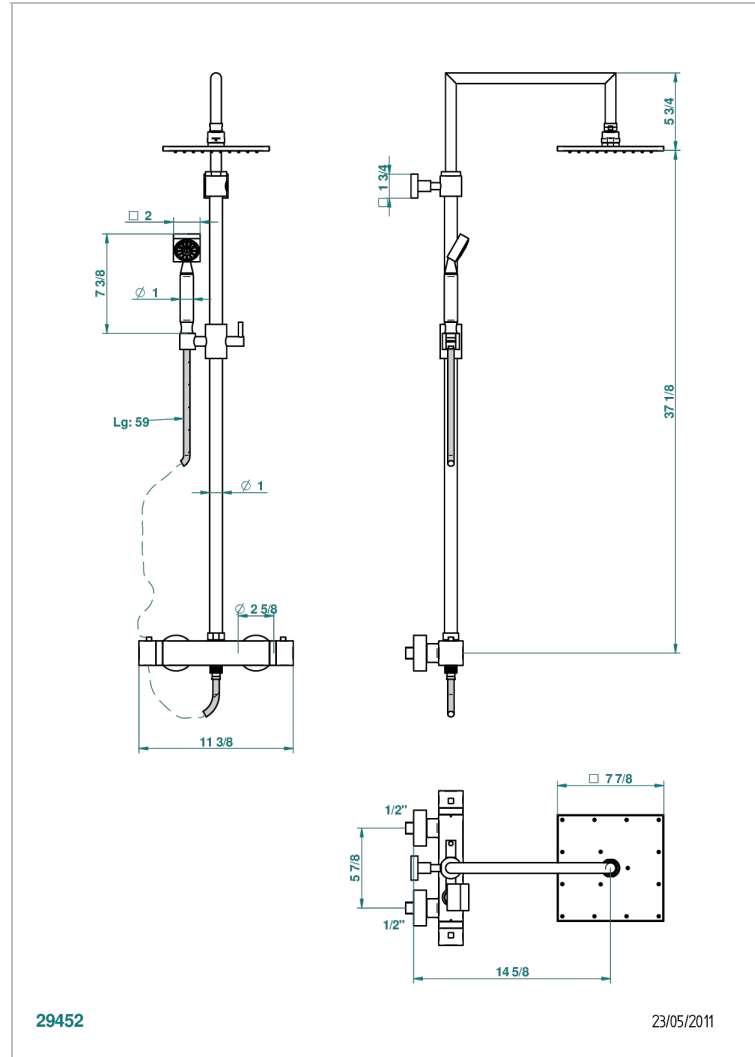

BELUGA WITH LEVER

G1U-6527CD

THG[®]
PARIS

Wall mounted thermostatic shower mixer 1/2" with shower column, hose, Shower head 200 x 200 mm, and handshower with Easyclean system

CHARACTERISTIC

- Beluga with lever
- Wall mounted thermostatic shower mixer 1/2" with shower column, hose, Shower head 200 x 200 mm, and handshower with Easyclean system

TECHNICAL SPECS

- Recommandé : 3 bars (max. 5 bars) - Advised : 43,5 psi (max. 72 psi)
- Pomme de douche : 9,5 l/min à 3 bars - Douchette : 9,5 l/min à 3 bars
- Showerhead : 2.5 gpm at 43.5 psi - Handshower : 2.5 gpm at 43.5 psi

Varnished matt antique red copper (color finish) - H07