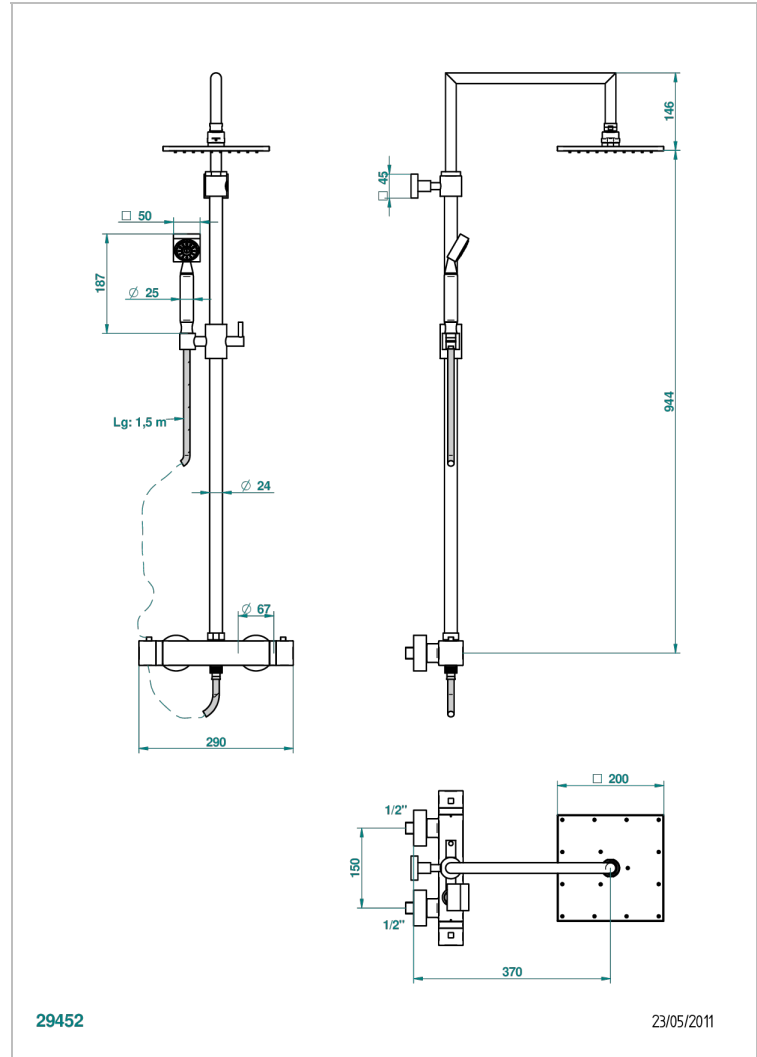

Wall mounted thermostatic shower mixer 1/2" with shower column, shower head 7 1/2" x 7 1/2" , easyclean system, handshower and hose (available only in chrome)

## CHARACTERISTIC

- Beluga
- Wall mounted thermostatic shower mixer 1/2" with shower column, shower head 7 1/2" x 7 1/2" , easyclean system, handshower and hose (available only in chrome)

## TECHNICAL SPECS

- Recommandé : 3 bars (max. 5 bars) - Advised : 43,5 psi (max. 72 psi)
- Pomme de douche : 9,5 l/min à 3 bars - Douchette : 9,5 l/min à 3 bars
- Showerhead : 2.5 gpm at 43.5 psi - Handshower : 2.5 gpm at 43.5 psi