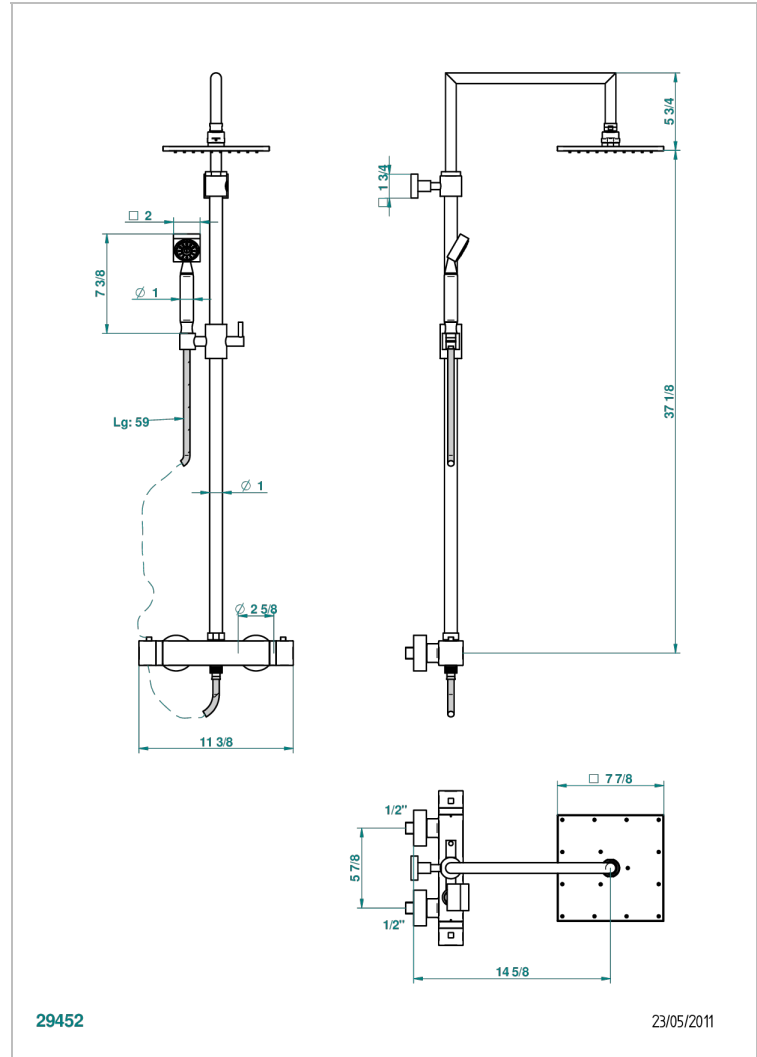

Wall mounted thermostatic shower mixer 1/2" with shower column, shower head 7 1/2" x 7 1/2" , easyclean system, handshower and hose (available only in chrome)

CHARACTERISTIC

- Beluga
- Wall mounted thermostatic shower mixer 1/2" with shower column, shower head 7 1/2" x 7 1/2" , easyclean system, handshower and hose (available only in chrome)

TECHNICAL SPECS

- Recommandé : 3 bars (max. 5 bars) - Advised : 43,5 psi (max. 72 psi)
- Pomme de douche : 9,5 l/min à 3 bars - Douchette : 9,5 l/min à 3 bars
- Showerhead : 2.5 gpm at 43.5 psi - Handshower : 2.5 gpm at 43.5 psi