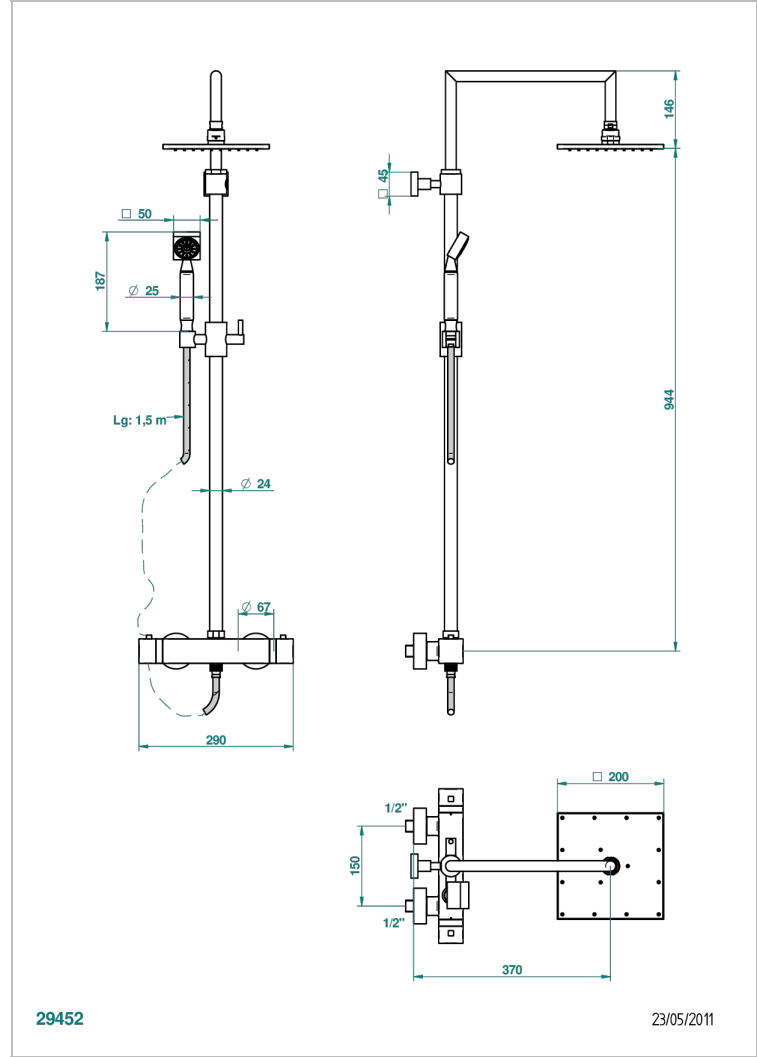

Wall mounted thermostatic shower mixer 1/2" with shower column, hose, Shower head 200 x 200 mm, and handshower with Easyclean system

CHARACTERISTIC

- Beluga
- Wall mounted thermostatic shower mixer 1/2" with shower column, hose, Shower head 200 x 200 mm, and handshower with Easyclean system

TECHNICAL SPECS

- Recommandé : 3 bars (max. 5 bars) - Advised : 43,5 psi (max. 72 psi)
- Pomme de douche : 9,5 l/min à 3 bars - Douchette : 9,5 l/min à 3 bars
- Showerhead : 2.5 gpm at 43.5 psi - Handshower : 2.5 gpm at 43.5 psi

Varnished matt antique red copper (color finish) - H07