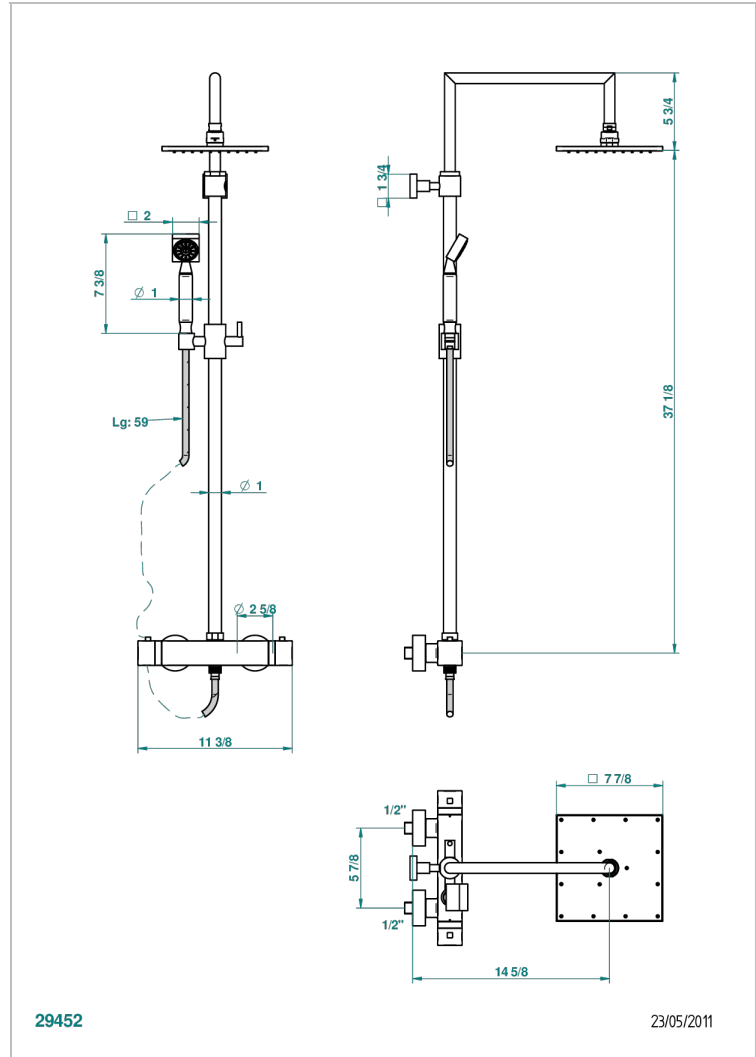

Wall mounted thermostatic shower mixer 1/2" with shower column, hose, Shower head 200 x 200 mm, and handshower with Easyclean system

CHARACTERISTIC

- Beluga
- Wall mounted thermostatic shower mixer 1/2" with shower column, hose, Shower head 200 x 200 mm, and handshower with Easyclean system

TECHNICAL SPECS

- Recommandé : 3 bars (max. 5 bars) - Advised : 43,5 psi (max. 72 psi)
- Pomme de douche : 9,5 l/min à 3 bars - Douchette : 9,5 l/min à 3 bars
- Showerhead : 2.5 gpm at 43.5 psi - Handshower : 2.5 gpm at 43.5 psi

AVAILABLE FINITIONS

- Antique nickel - H28
- Black ceram - D30
- Lacquered light bronze - D01
- Matt chrome - C02
- Matt gold - F07
- Matt nickel (color finish) - C01

- Polished chrome (color finish) - A02
- Polished chrome / Polished gold (color finish) - G02
- Polished gold (color finish) - F01
- Polished nickel - B01
- Soft gold - F30
- Soft matt gold - F31

- Varnished matt antique red copper (color finish) - H07