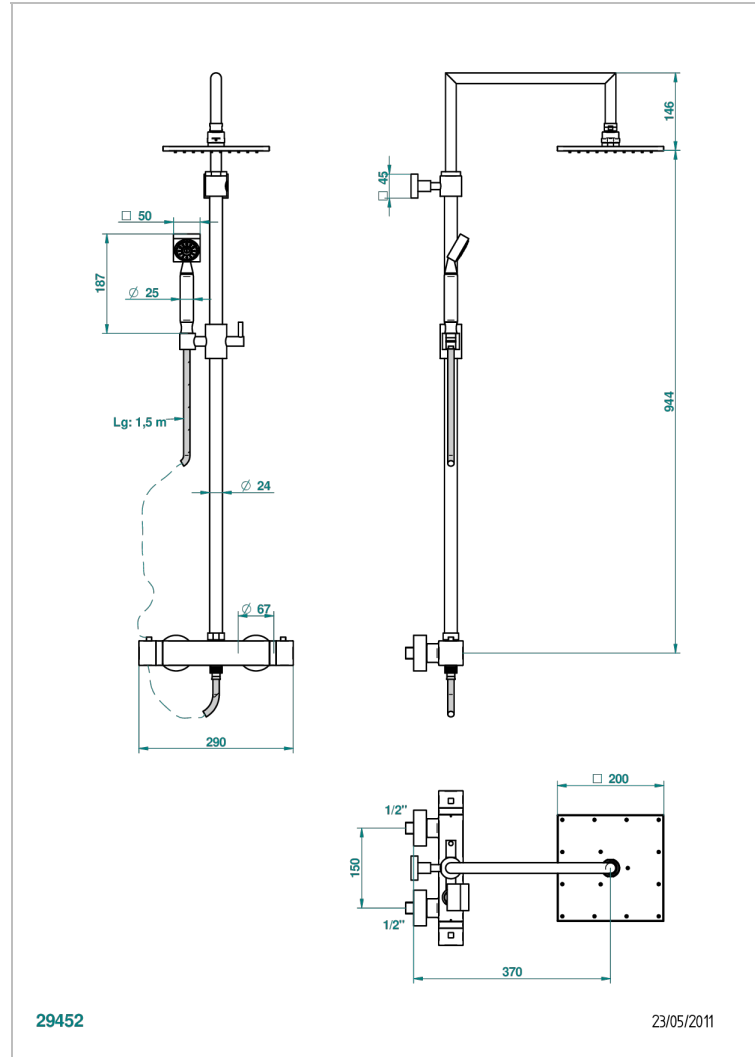

Wall mounted thermostatic shower mixer 1/2" with shower column, hose, Shower head 200 x 200 mm, and handshower with Easyclean system

CHARACTERISTIC

- Beluga
- Wall mounted thermostatic shower mixer 1/2" with shower column, hose, Shower head 200 x 200 mm, and handshower with Easyclean system

TECHNICAL SPECS

- Recommandé : 3 bars (max. 5 bars) - Advised : 43,5 psi (max. 72 psi)
- Pomme de douche : 9,5 l/min à 3 bars - Douchette : 9,5 l/min à 3 bars
- Showerhead : 2.5 gpm at 43.5 psi - Handshower : 2.5 gpm at 43.5 psi

Varnished matt antique red copper (color finish) - H07