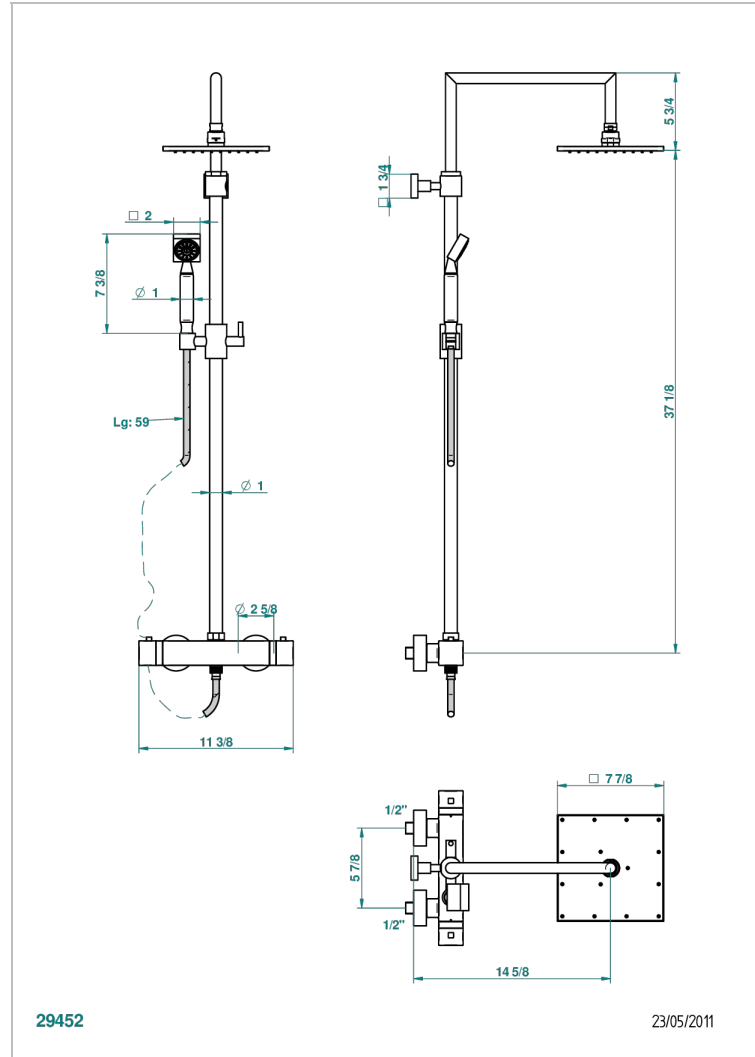

Wall mounted thermostatic shower mixer 1/2" with shower column, hose, Shower head 200 x 200 mm, and handshower with Easyclean system

CHARACTERISTIC

- Beluga
- Wall mounted thermostatic shower mixer 1/2" with shower column, hose, Shower head 200 x 200 mm, and handshower with Easyclean system

TECHNICAL SPECS

- Recommandé : 3 bars (max. 5 bars) - Advised : 43,5 psi (max. 72 psi)
- Pomme de douche : 9,5 l/min à 3 bars - Douchette : 9,5 l/min à 3 bars
- Showerhead : 2.5 gpm at 43.5 psi - Handshower : 2.5 gpm at 43.5 psi

Varnished matt antique red copper (color finish) - H07