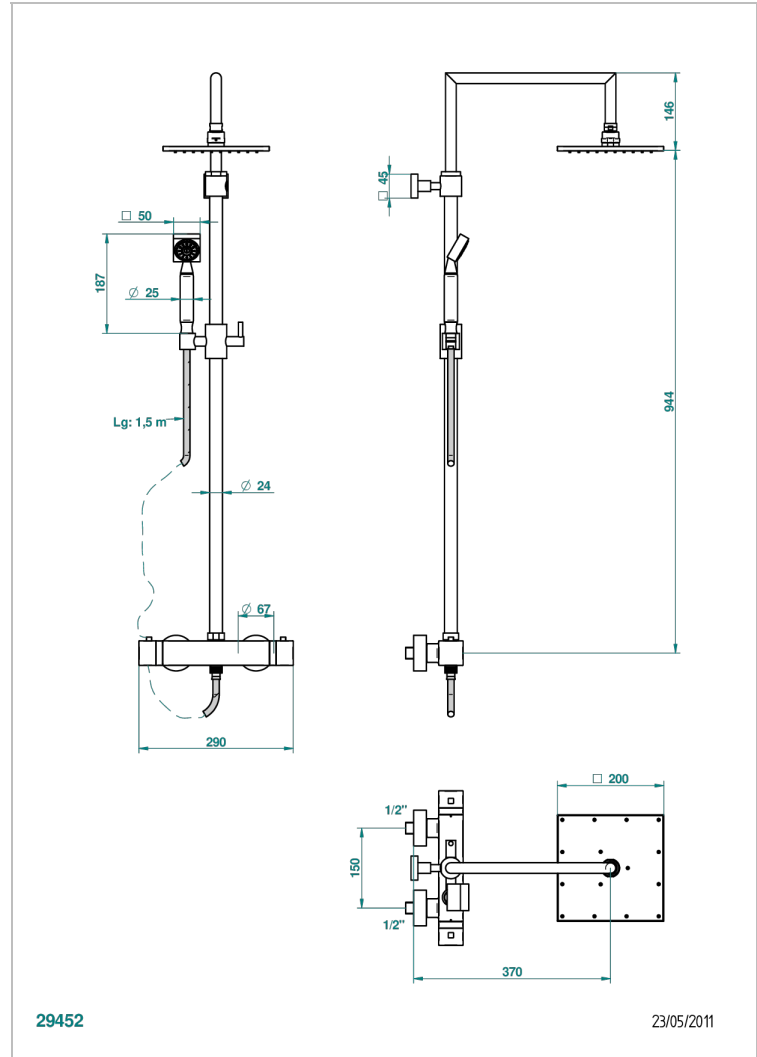

Wall mounted thermostatic shower mixer 1/2" with shower column, hose, Shower head 200 x 200 mm, and handshower with Easyclean system

## CHARACTERISTIC

- Beluga
- Wall mounted thermostatic shower mixer 1/2" with shower column, hose, Shower head 200 x 200 mm, and handshower with Easyclean system

## TECHNICAL SPECS

- Recommandé : 3 bars (max. 5 bars) - Advised : 43,5 psi (max. 72 psi)
- Pomme de douche : 9,5 l/min à 3 bars - Douchette : 9,5 l/min à 3 bars
- Showerhead : 2.5 gpm at 43.5 psi - Handshower : 2.5 gpm at 43.5 psi

Varnished matt antique red copper (color finish) - H07