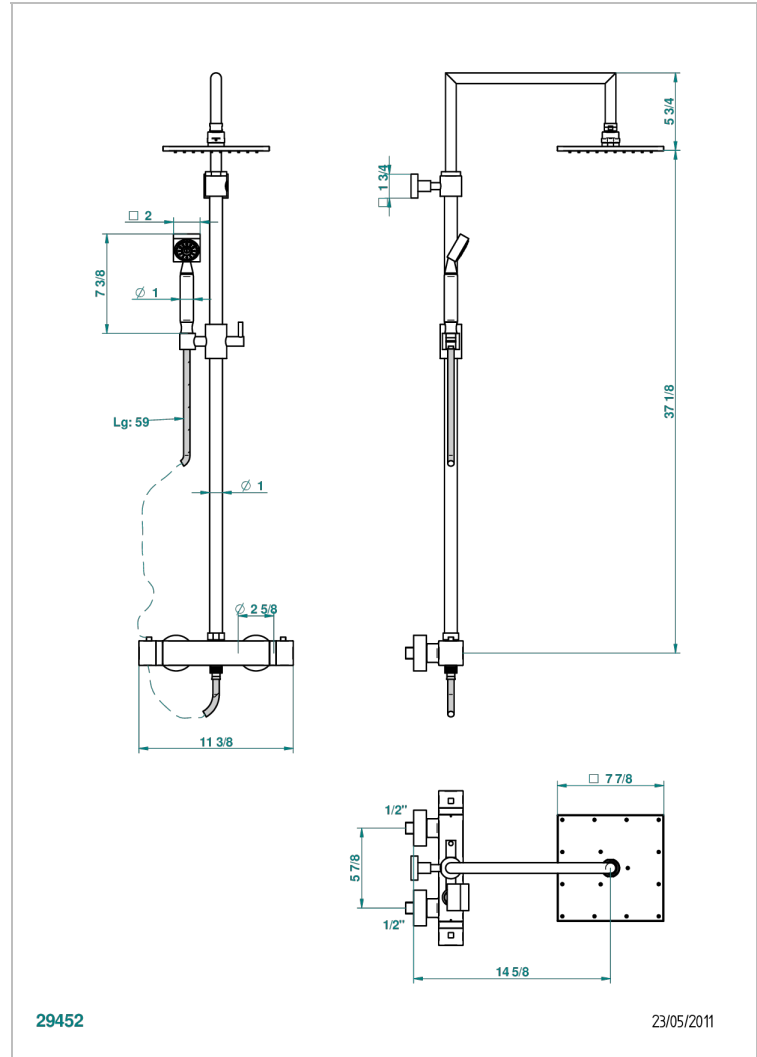

Wall mounted thermostatic shower mixer 1/2" with shower column, hose, Shower head 200 x 200 mm, and handshower with Easyclean system

CHARACTERISTIC

- Beluga
- Wall mounted thermostatic shower mixer 1/2" with shower column, hose, Shower head 200 x 200 mm, and handshower with Easyclean system

TECHNICAL SPECS

- Recommandé : 3 bars (max. 5 bars) - Advised : 43,5 psi (max. 72 psi)
- Pomme de douche : 9,5 l/min à 3 bars - Douchette : 9,5 l/min à 3 bars
- Showerhead : 2.5 gpm at 43.5 psi - Handshower : 2.5 gpm at 43.5 psi

Varnished matt antique red copper (color finish) - H07