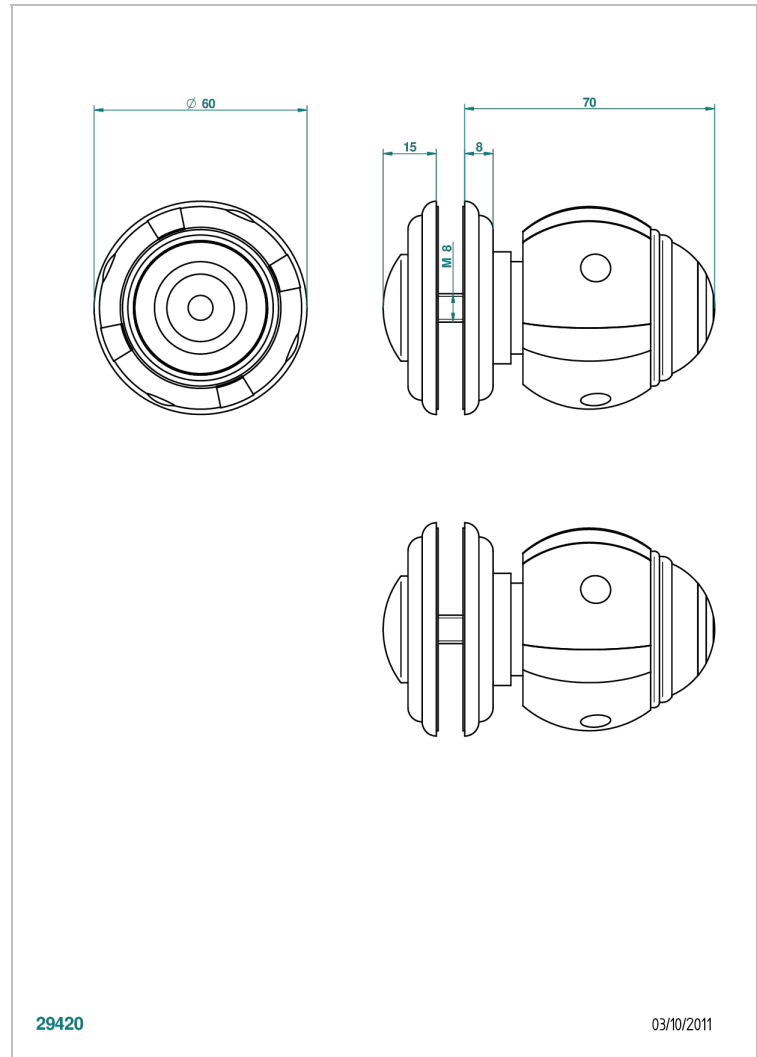

ITHAQUE PLATINUM DECOR

A7B-639V

Large knob

THG[®]
PARIS

CHARACTERISTIC

- Ithaque Platinum decor
- Large knob

AVAILABLE FINITIONS

Black ceram - D30
Blush PVD - H62
Brass color PVD - H49
Brown bronze color PVD - F33
Chrome polished - A02
Chrome polished / gold polished - G02