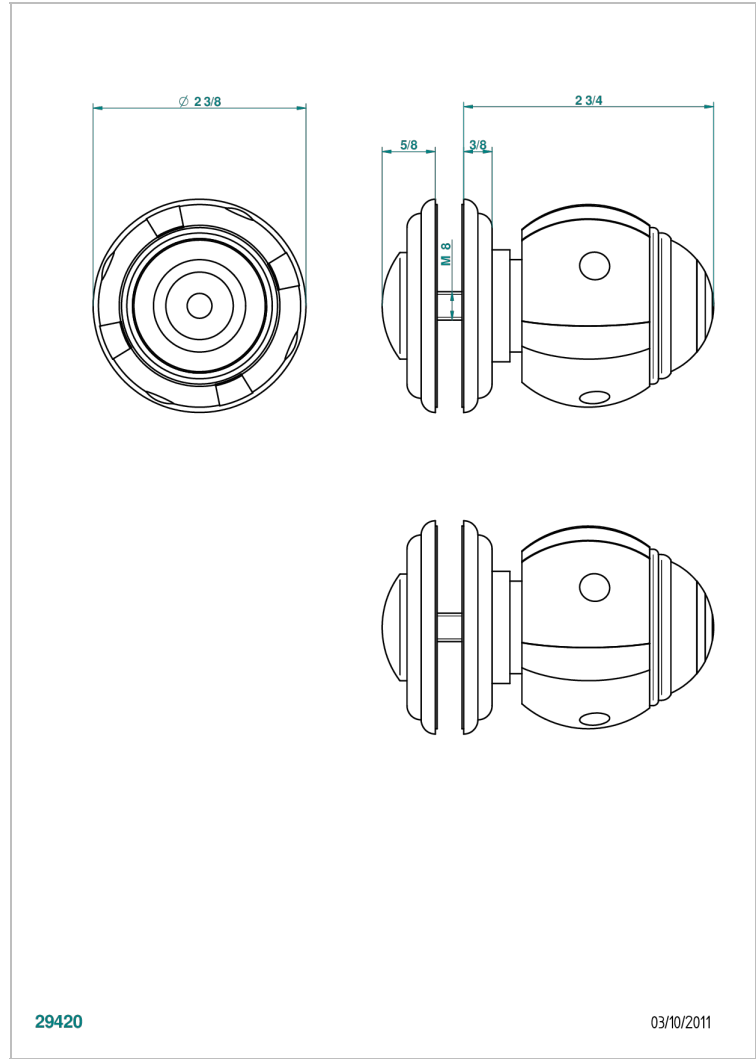

# ITHAQUE PLATINUM DECOR

A7B-639V

Large knob

THG<sup>®</sup>  
PARIS

29420

03/10/2011

## CHARACTERISTIC

- Ithaque Platinum decor
- Large knob