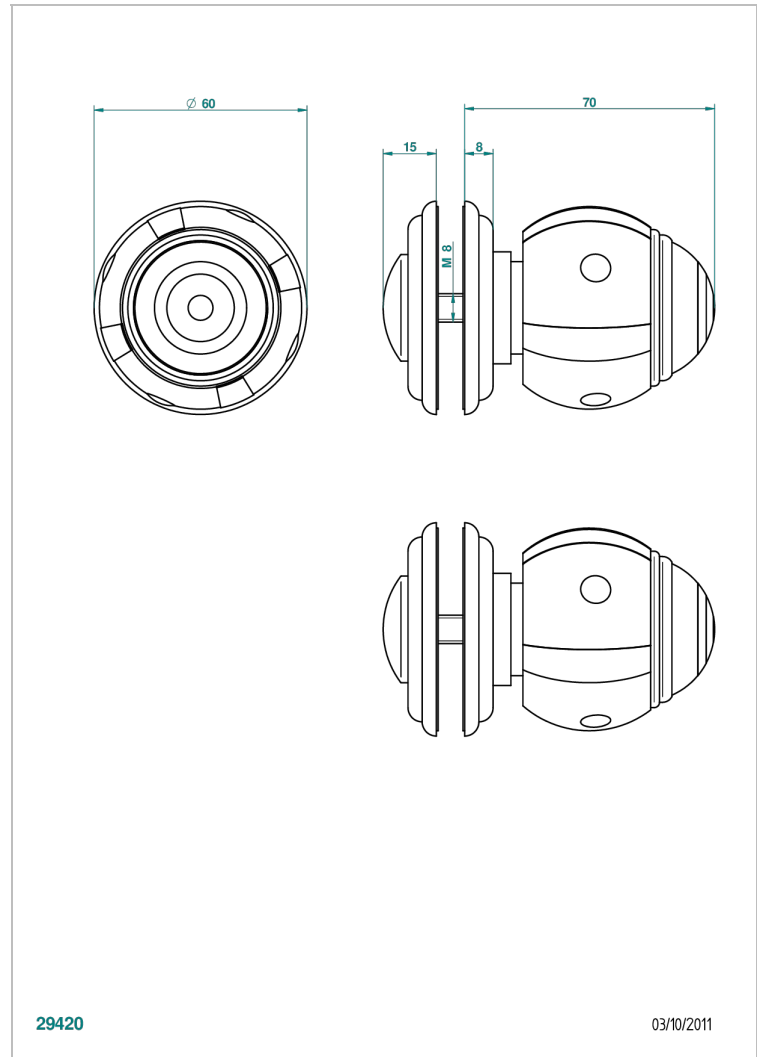

ITHAQUE PLATINUM DECOR

A7B-639V

Large door knob

THG[®]
PARIS

CHARACTERISTIC

- Ithaque Platinum decor
- Large door knob

AVAILABLE FINITIONS

Antique nickel - H28
Black ceram - D30
Blush PVD - H62
Brass color PVD - H49
Brown bronze color PVD - F33
Gold color PVD - H52

Nickel color PVD - H55
Polished chrome (color finish) - A02
Polished chrome / Polished gold (color finish) - G02
Polished gold (color finish) - F01
Polished nickel - B01
Soft gold - F30

Soft matt gold - F31
Umber PVD - H66
Varnished matt antique red copper (color finish) - H07