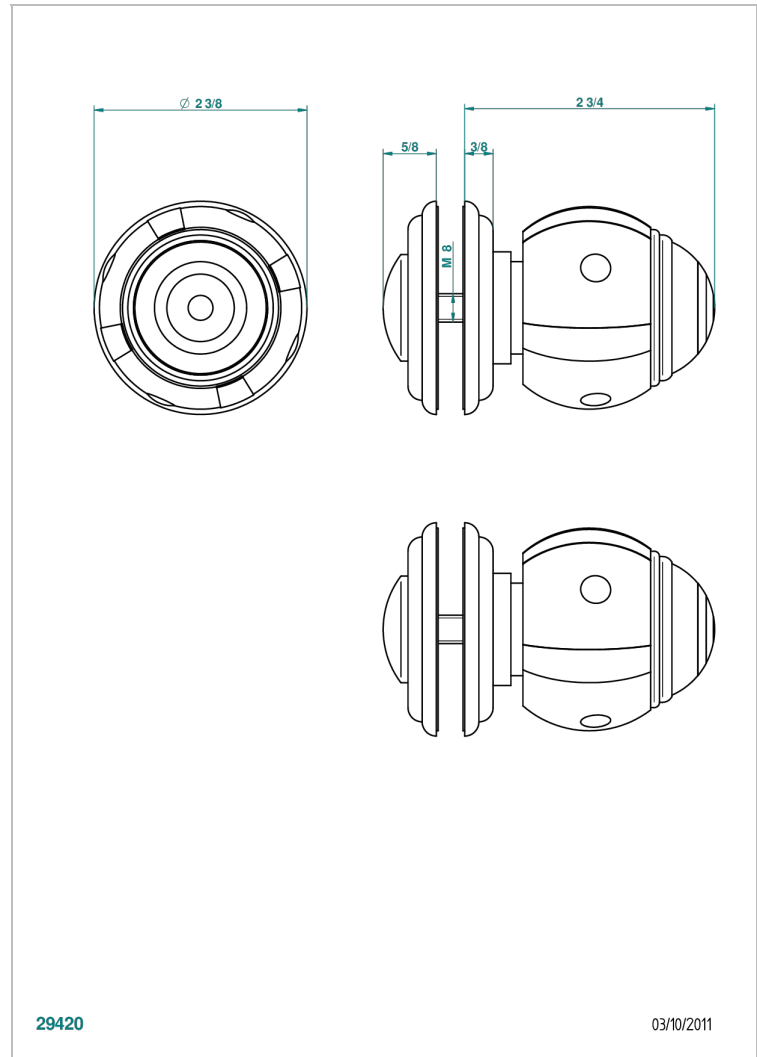

ITHAQUE PLATINUM DECOR

A7B-639V

Large door knob

THG[®]
PARIS

CHARACTERISTIC

- Ithaque Platinum decor
- Large door knob

AVAILABLE FINITIONS

Antique nickel - H28
Black ceram - D30
Blush PVD - H62
Brass color PVD - H49
Brown bronze color PVD - F33
Gold color PVD - H52

Nickel color PVD - H55
Polished chrome (color finish) - A02
Polished chrome / Polished gold (color finish) - G02
Polished gold (color finish) - F01
Polished nickel - B01
Soft gold - F30

Soft matt gold - F31
Umber PVD - H66
Varnished matt antique red copper (color finish) - H07