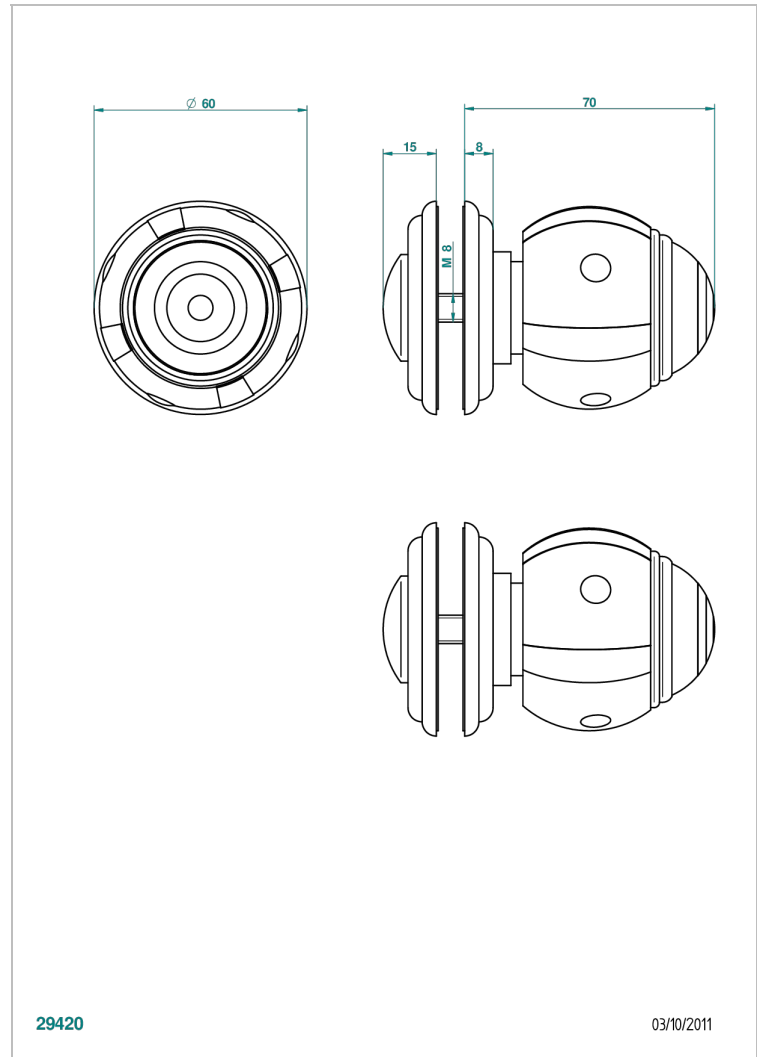

# ITHAQUE PLATINUM DECOR

A7B-639V

Large door knob

THG<sup>®</sup>  
PARIS

## CHARACTERISTIC

- Ithaque Platinum decor
- Large door knob