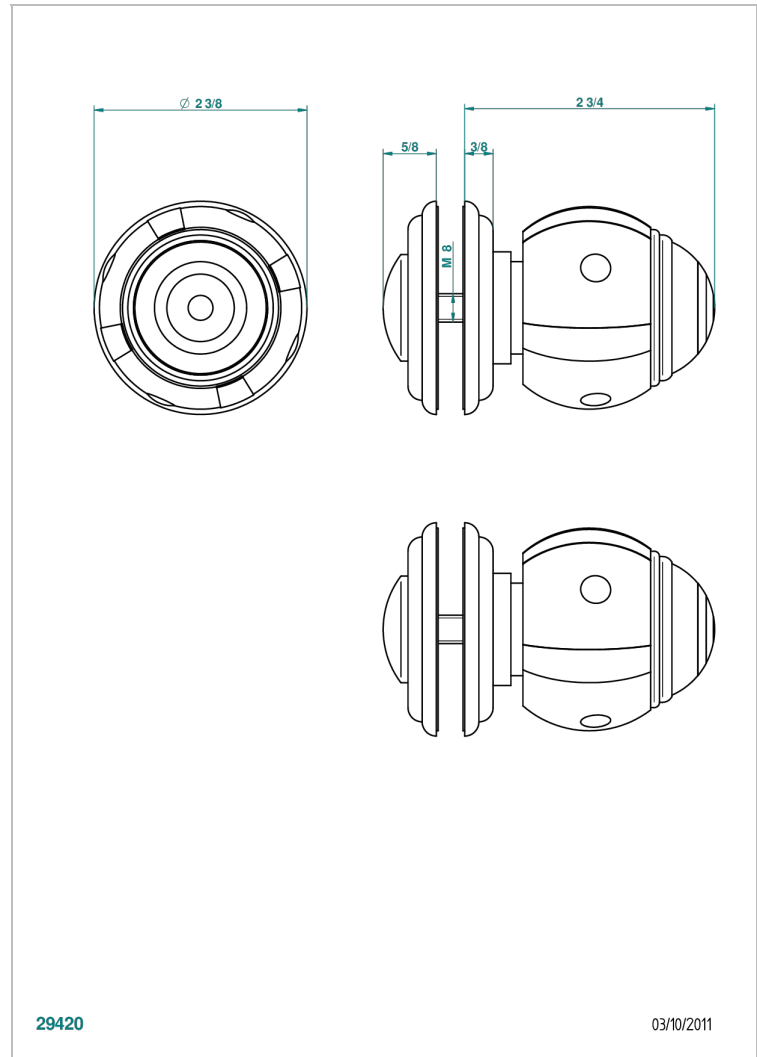

# ITHAQUE PLATINUM DECOR

A7B-639V

Large door knob

THG<sup>®</sup>  
PARIS

29420

03/10/2011

## CHARACTERISTIC

- Ithaque Platinum decor
- Large door knob