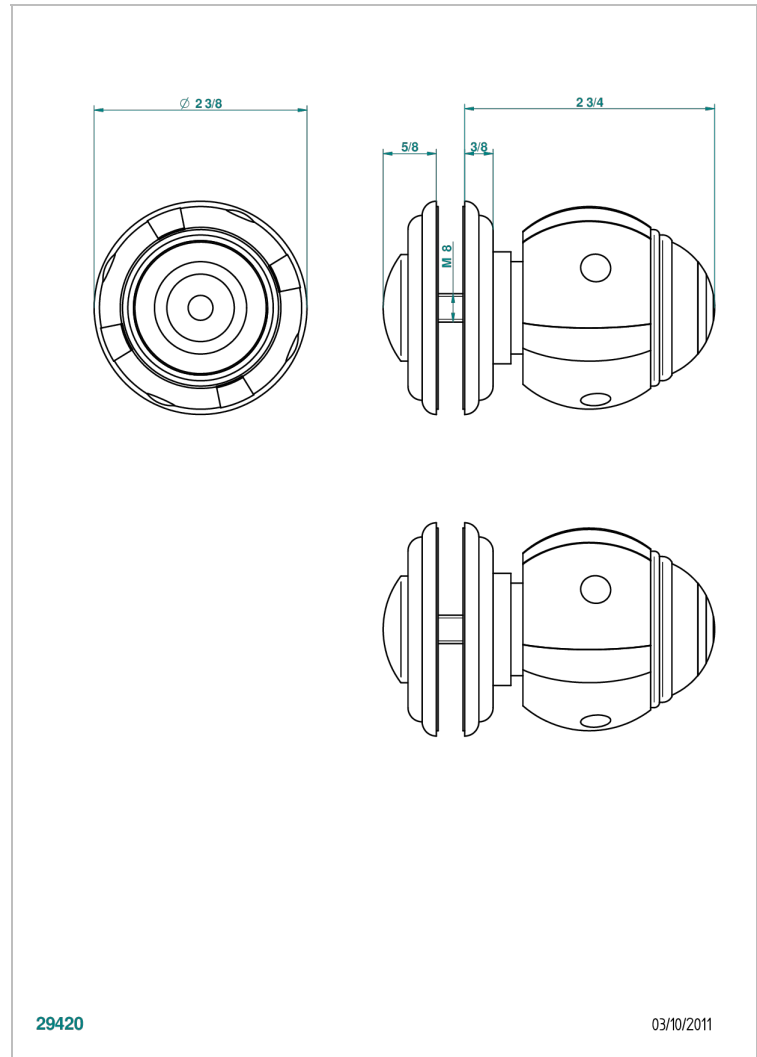

# ITHAQUE PLATINUM DECOR

A7B-639V

Large door knob

THG<sup>®</sup>  
PARIS

## CHARACTERISTIC

- Ithaque Platinum decor
- Large door knob