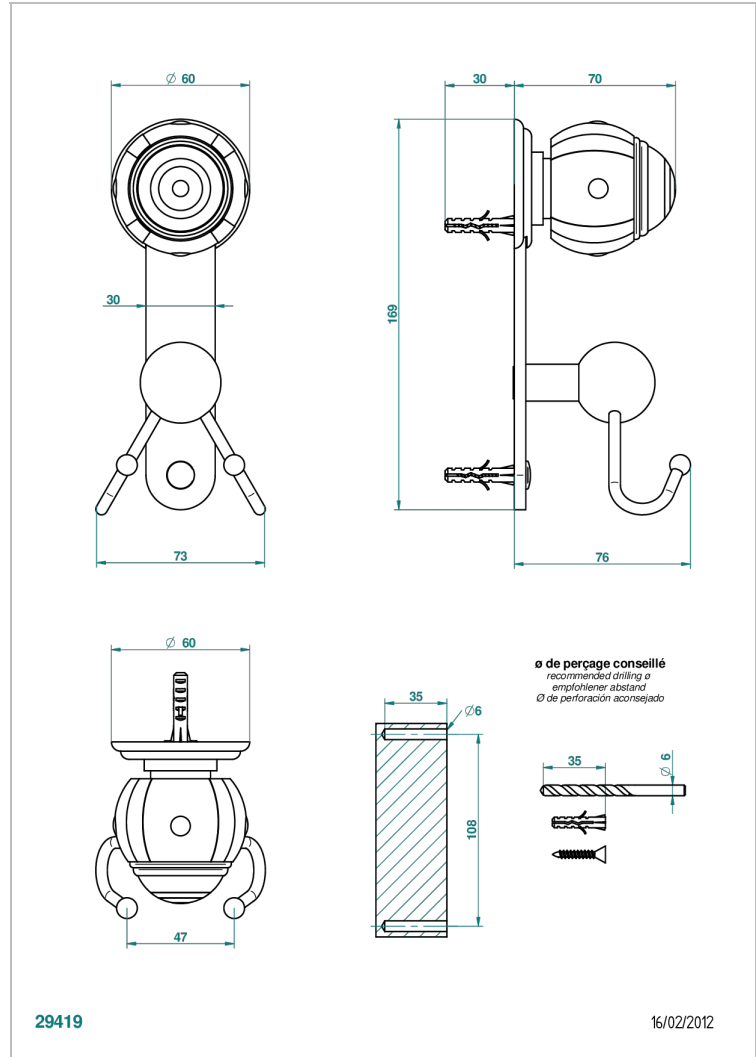

ITHAQUE PLATINUM DECOR

A7B-512

Double flannel hook

THG[®]
PARIS

CHARACTERISTIC

- Ithaque Platinum decor
- Double flannel hook

AVAILABLE FINITIONS

Black ceram - D30
Blush PVD - H62
Brass color PVD - H49
Brown bronze color PVD - F33
Chrome polished - A02
Chrome polished / gold polished - G02