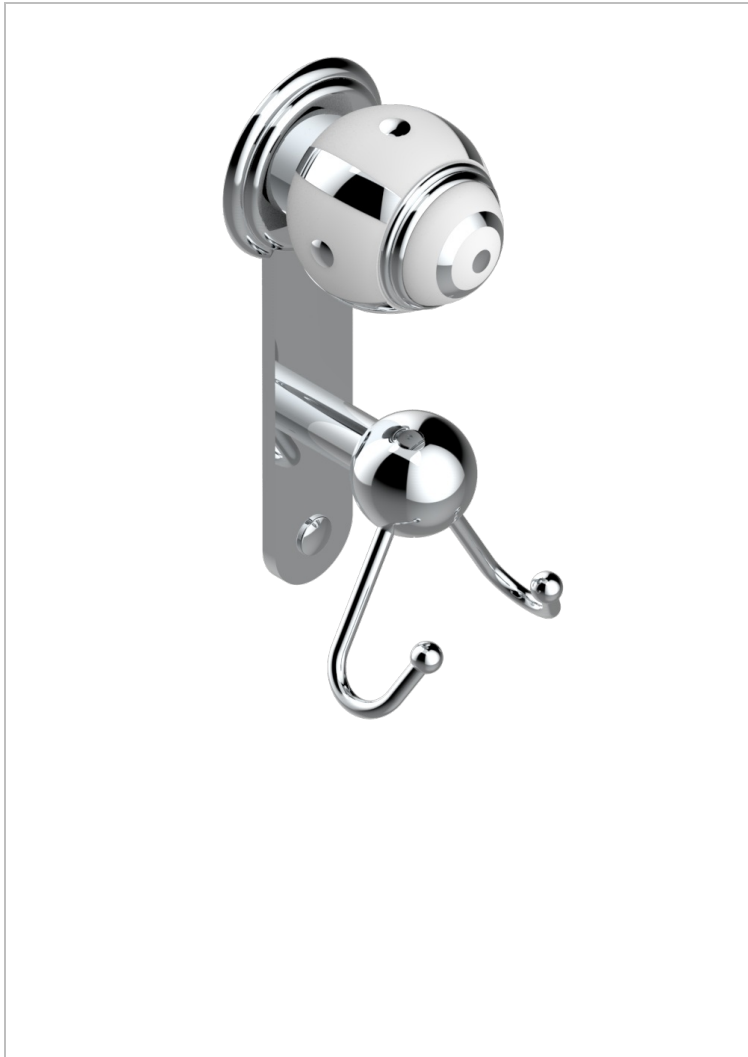

ITHAQUE PLATINUM DECOR

A7B-512

Double flannel hook

THG[®]
PARIS

CHARACTERISTIC

- Ithaque Platinum decor
- Double flannel hook

AVAILABLE FINITIONS

Black ceram - D30
Blush PVD - H62
Brass color PVD - H49
Brown bronze color PVD - F33
Chrome polished - A02
Chrome polished / gold polished - G02

Copper antique matt, coated - H07
Gold color PVD - H52
Gold mat - F07
Gold polished - F01
Graphite PVD - H64
Light coated bronze - D01

Matt Umber PVD - H67
Matt blush PVD - H60
Matt brass color PVD - H50
Matt brown bronze color PVD - F34
Matt chrome (American satin) - C02
Matt gold color PVD - H53

Matt graphite PVD - H65
Matt nickel (American satin) - C01
Matt nickel color PVD - H56
Nickel antique / Sovereign - H28
Nickel color PVD - H55
Nickel polished - B01

Soft gold - F30
Soft matt gold - F31
Umber PVD - H66