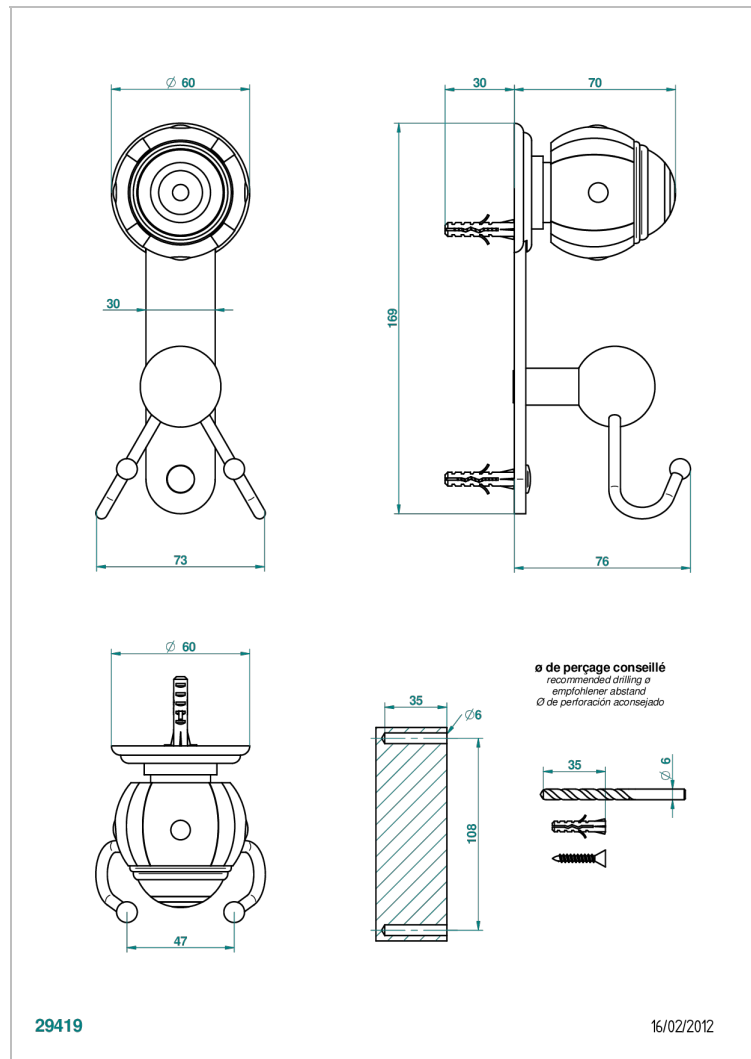

ITHAQUE PLATINUM DECOR

A7B-512

Double hook

CHARACTERISTIC

- Ithaque Platinum decor
- Double hook

AVAILABLE FINITIONS

Antique nickel - H28
Black ceram - D30
Blush PVD - H62
Brass color PVD - H49
Brown bronze color PVD - F33
Gold color PVD - H52