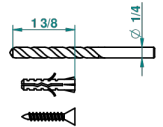

ITHAQUE PLATINUM DECOR

A7B-512

Double hook

THG®
PARIS

29419

16/02/2012

CHARACTERISTIC

- Ithaque Platinum decor
- Double hook

AVAILABLE FINITIONS

Antique nickel - H28
Black ceram - D30
Blush PVD - H62
Brass color PVD - H49
Brown bronze color PVD - F33
Gold color PVD - H52

Graphite PVD - H64
Lacquered light bronze - D01
Matt Umber PVD - H67
Matt blush PVD - H60
Matt brass color PVD - H50
Matt brown bronze color PVD - F34

Matt chrome - C02
Matt gold - F07
Matt gold color PVD - H53
Matt graphite PVD - H65
Matt nickel (color finish) - C01
Matt nickel color PVD - H56

Nickel color PVD - H55
Polished chrome (color finish) - A02
Polished chrome / Polished gold (color finish) - G02
Polished gold (color finish) - F01
Polished nickel - B01
Soft gold - F30

Soft matt gold - F31
Umber PVD - H66
Varnished matt antique red copper (color finish) - H07