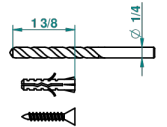

ITHAQUE PLATINUM DECOR

A7B-512

Double hook

THG®
PARIS

29419

16/02/2012

CHARACTERISTIC

- Ithaque Platinum decor
- Double hook

AVAILABLE FINITIONS

Antique nickel - H28
Black ceram - D30
Blush PVD - H62
Brass color PVD - H49
Brown bronze color PVD - F33
Gold color PVD - H52

Graphite PVD - H64
Lacquered light bronze - D01
Matt Umber PVD - H67
Matt blush PVD - H60
Matt brass color PVD - H50
Matt brown bronze color PVD - F34

Matt chrome - C02
Matt gold - F07
Matt gold color PVD - H53
Matt graphite PVD - H65
Matt nickel (color finish) - C01
Matt nickel color PVD - H56

Nickel color PVD - H55
Polished chrome (color finish) - A02
Polished chrome / Polished gold (color finish) - G02
Polished gold (color finish) - F01
Polished nickel - B01
Soft gold - F30

Soft matt gold - F31
Umber PVD - H66
Varnished matt antique red copper (color finish) - H07