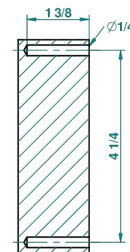

ITHAQUE PLATINUM DECOR

A7B-512

Double hook

THG®
PARIS

29419

16/02/2012

CHARACTERISTIC

- Ithaque Platinum decor
- Double hook

AVAILABLE FINITIONS

Antique nickel - H28
Black ceram - D30
Blush PVD - H62
Brass color PVD - H49
Brown bronze color PVD - F33
Gold color PVD - H52

Graphite PVD - H64
Lacquered light bronze - D01
Matt Umber PVD - H67
Matt blush PVD - H60
Matt brass color PVD - H50
Matt brown bronze color PVD - F34

Matt chrome - C02
Matt gold - F07
Matt gold color PVD - H53
Matt graphite PVD - H65
Matt nickel (color finish) - C01
Matt nickel color PVD - H56

Nickel color PVD - H55
Polished chrome (color finish) - A02
Polished chrome / Polished gold (color finish) - G02
Polished gold (color finish) - F01
Polished nickel - B01
Soft gold - F30

Soft matt gold - F31
Umber PVD - H66
Varnished matt antique red copper (color finish) - H07