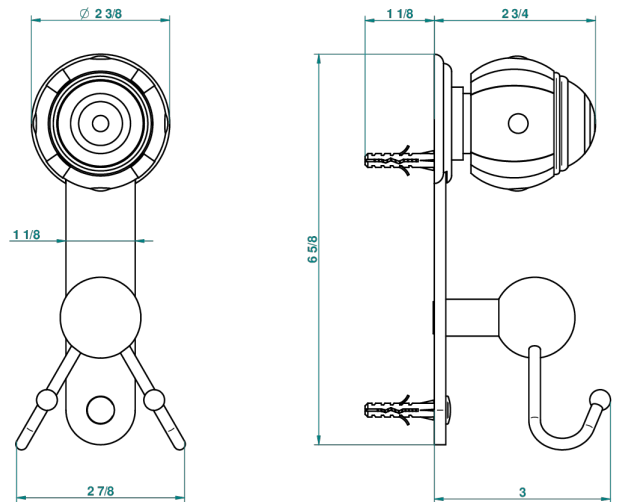

ITHAQUE PLATINUM DECOR

A7B-512

Double hook

THG®
PARIS

29419

16/02/2012

CHARACTERISTIC

- Ithaque Platinum decor
- Double hook

AVAILABLE FINITIONS

Antique nickel - H28
Black ceram - D30
Blush PVD - H62
Brass color PVD - H49
Brown bronze color PVD - F33
Gold color PVD - H52

Graphite PVD - H64
Lacquered light bronze - D01
Matt Umber PVD - H67
Matt blush PVD - H60
Matt brass color PVD - H50
Matt brown bronze color PVD - F34

Matt chrome - C02
Matt gold - F07
Matt gold color PVD - H53
Matt graphite PVD - H65
Matt nickel (color finish) - C01
Matt nickel color PVD - H56

Nickel color PVD - H55
Polished chrome (color finish) - A02
Polished chrome / Polished gold (color finish) - G02
Polished gold (color finish) - F01
Polished nickel - B01
Soft gold - F30

Soft matt gold - F31
Umber PVD - H66
Varnished matt antique red copper (color finish) - H07