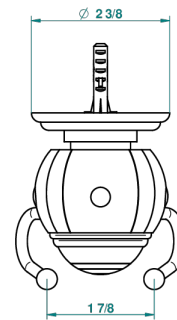

ITHAQUE PLATINUM DECOR

A7B-512

Double hook

THG®
PARIS

29419

16/02/2012

CHARACTERISTIC

- Ithaque Platinum decor
- Double hook

AVAILABLE FINITIONS

Antique nickel - H28
Black ceram - D30
Blush PVD - H62
Brass color PVD - H49
Brown bronze color PVD - F33
Gold color PVD - H52

Graphite PVD - H64
Lacquered light bronze - D01
Matt Umber PVD - H67
Matt blush PVD - H60
Matt brass color PVD - H50
Matt brown bronze color PVD - F34

Matt chrome - C02
Matt gold - F07
Matt gold color PVD - H53
Matt graphite PVD - H65
Matt nickel (color finish) - C01
Matt nickel color PVD - H56

Nickel color PVD - H55
Polished chrome (color finish) - A02
Polished chrome / Polished gold (color finish) - G02
Polished gold (color finish) - F01
Polished nickel - B01
Soft gold - F30

Soft matt gold - F31
Umber PVD - H66
Varnished matt antique red copper (color finish) - H07