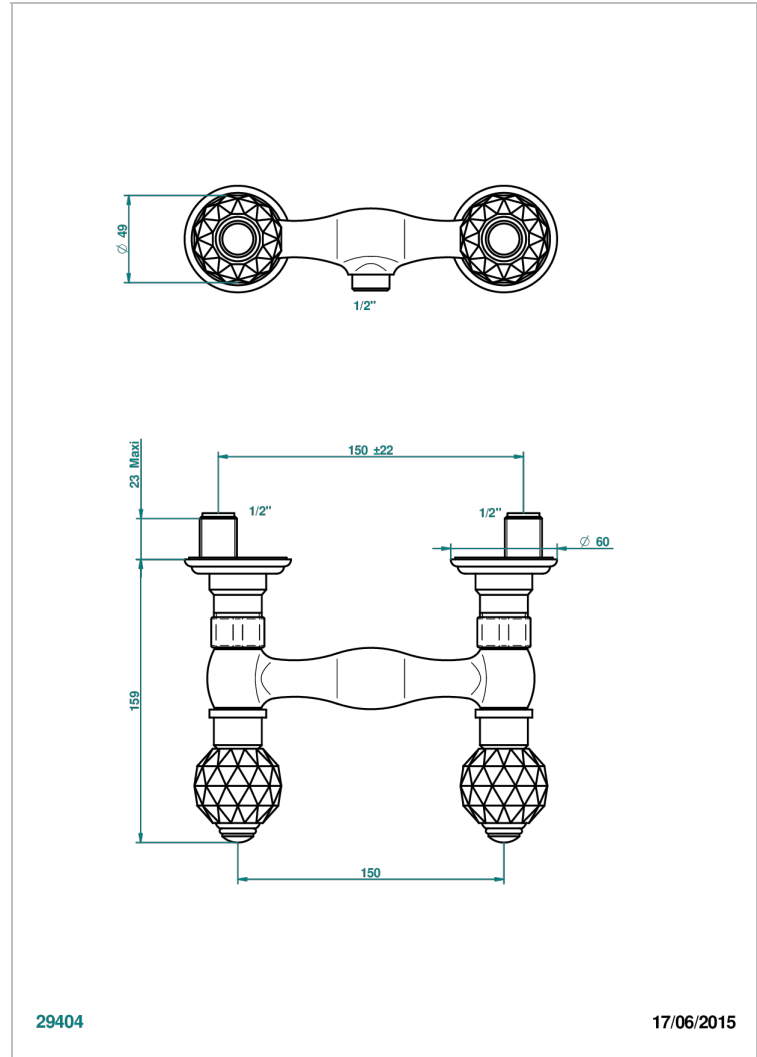

MANDARINE CRISTALLIA DIAMANT

U1K-64

Wall mounted shower mixer 1/2" - 150 mm centres - no hose

THG[®]
PARIS

CHARACTERISTIC

- ACS : 17ACCLY652
- NF : NF EN 200 - IA - Chrome

STANDARDS

AVAILABLE FINITIONS