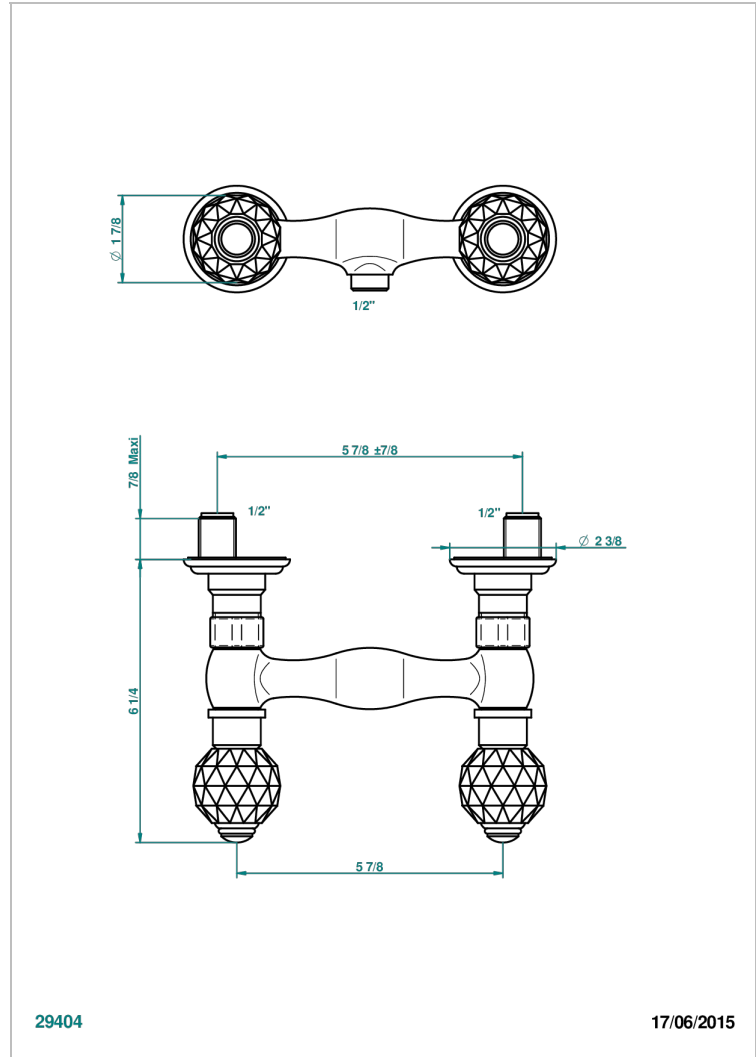

MANDARINE CRISTALLIA DIAMANT

U1K-64

Wall mounted shower mixer 1/2" - 150 mm centres - no hose

29404

17/06/2015

CHARACTERISTIC

- ACS : 17ACCLY652
- NF : NF EN 200 - IA - Chrome

STANDARDS