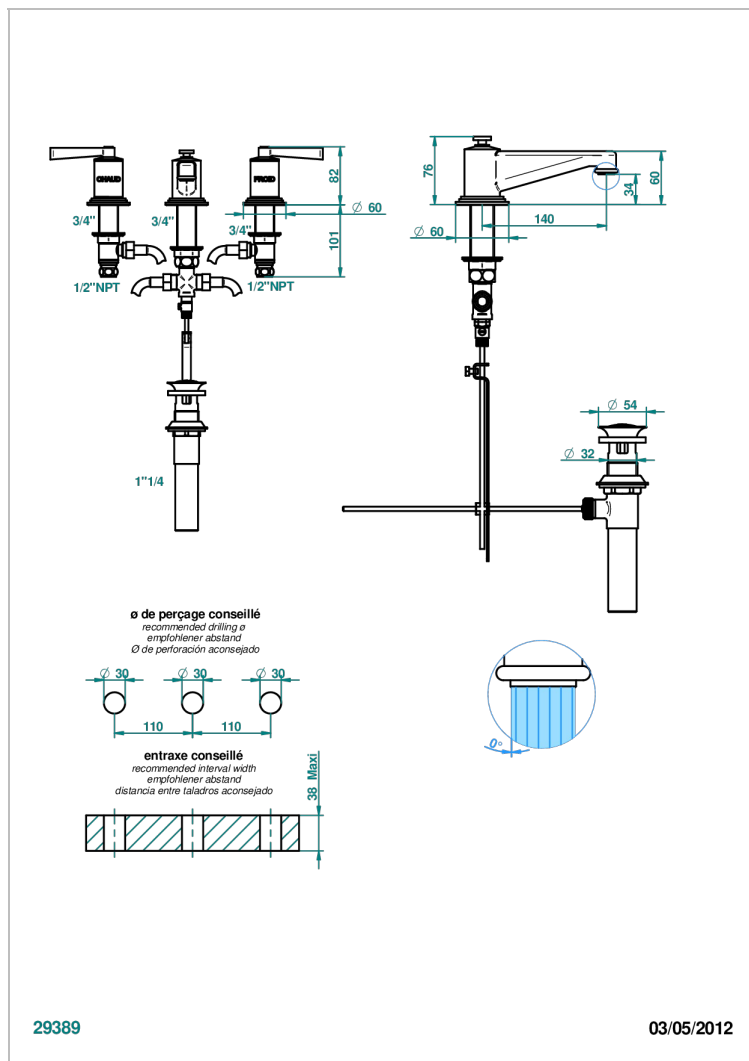

FAUBOURG WHITE PORCELAIN WITH LEVER HANDLES

G2J-151/US

Widespread lavatory set with drain

CHARACTERISTIC

- ASME : ASME A112.18.1-2011/CSA B125.1-11

STANDARDS

AVAILABLE FINITIONS

Black ceram - D30
Blush PVD - H62
Brass color PVD - H49
Brown bronze color PVD - F33
Chrome polished - A02
Chrome polished / gold polished - G02

Matt nickel color PVD - H56
Natural smoked Brass - A13
Nickel antique / Sovereign - H28
Nickel color PVD - H55
Nickel polished - B01
Soft gold - F30

Soft matt gold - F31
Umber PVD - H66

TECHNICAL SPECS

- Recommandé : 3 bars (max. 5 bars) - Advised : 43,5 psi (max. 72 psi)
- 5,7 l/min à 3 bars (1.5 gpm at 43.5 psi)