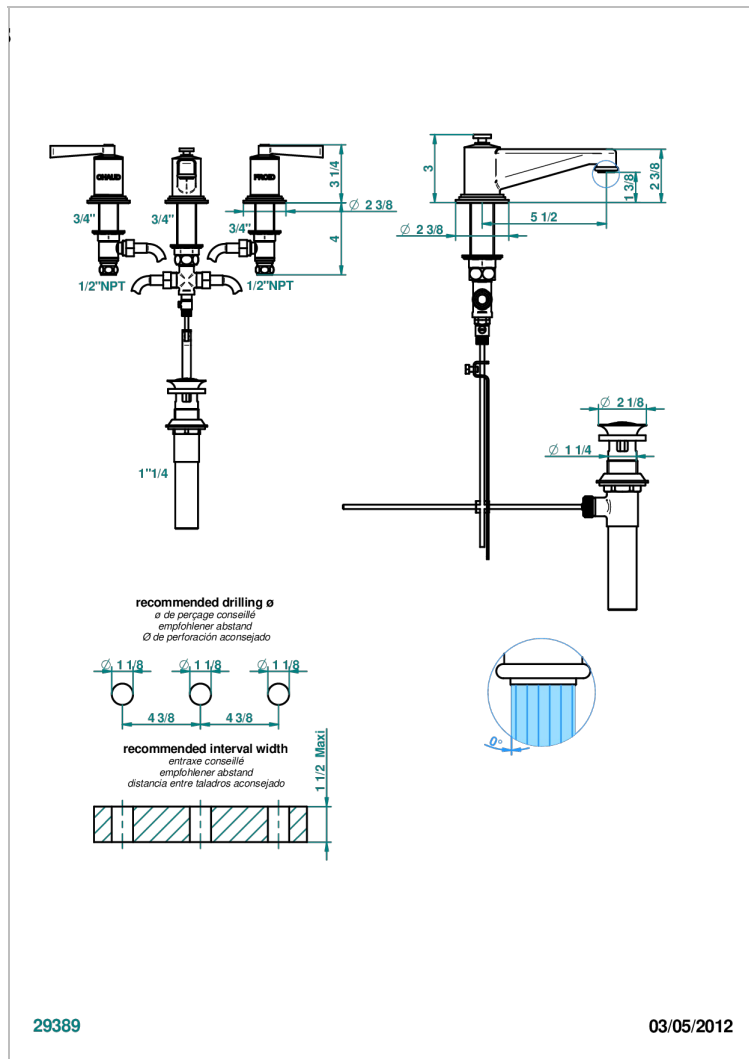

FAUBOURG WHITE PORCELAIN WITH LEVER HANDLES

G2J-151/US

Widespread lavatory set with drain

CHARACTERISTIC

- ASME : ASME A112.18.1-2011/CSA B125.1-11

STANDARDS

AVAILABLE FINITIONS

Black ceram - D30
Blush PVD - H62
Brass color PVD - H49
Brown bronze color PVD - F33
Chrome polished - A02
Chrome polished / gold polished - G02

Matt nickel color PVD - H56
Natural smoked Brass - A13
Nickel antique / Sovereign - H28
Nickel color PVD - H55
Nickel polished - B01
Soft gold - F30

Soft matt gold - F31
Umber PVD - H66

TECHNICAL SPECS

- Recommandé : 3 bars (max. 5 bars) - Advised : 43,5 psi (max. 72 psi)
- 5,7 l/min à 3 bars (1.5 gpm at 43.5 psi)