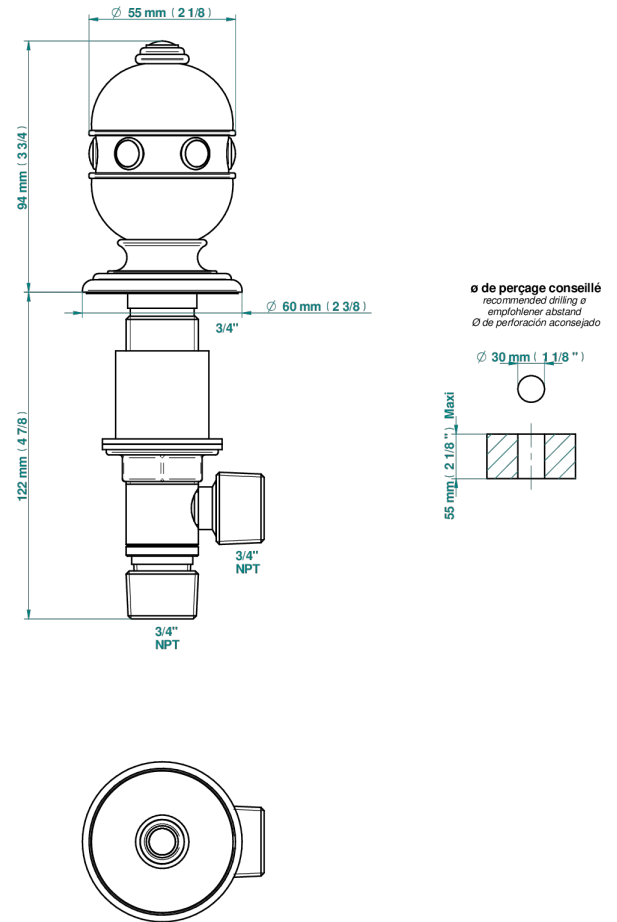

# SULLY LAPIS LAZULI

A1W-36

Rim mounted 3/4" valve

THG  
PARIS

29282

11/01/2024

## CHARACTERISTIC

- Sully Lapis Lazuli
- Rim mounted 3/4" valve