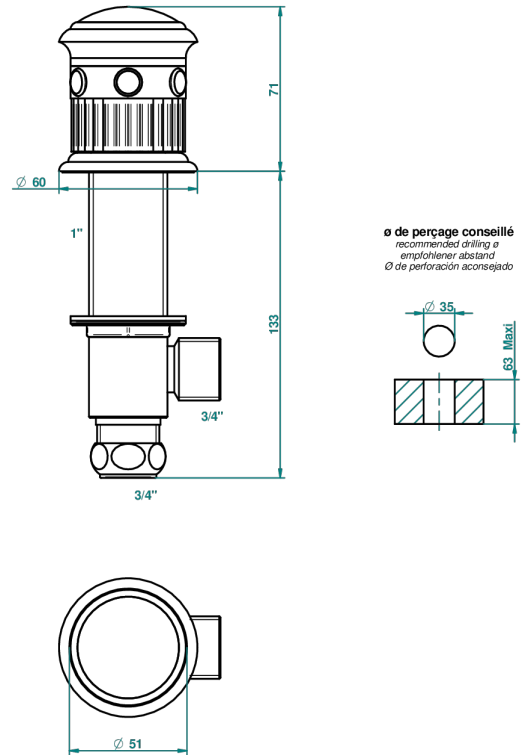

TROCADERO LAPIS LAZULI

U7B-36

Rim mounted 3/4" valve

29278

05/05/2010

CHARACTERISTIC

- Trocadéro Lapis Lazuli
- Rim mounted 3/4" valve

AVAILABLE FINITIONS