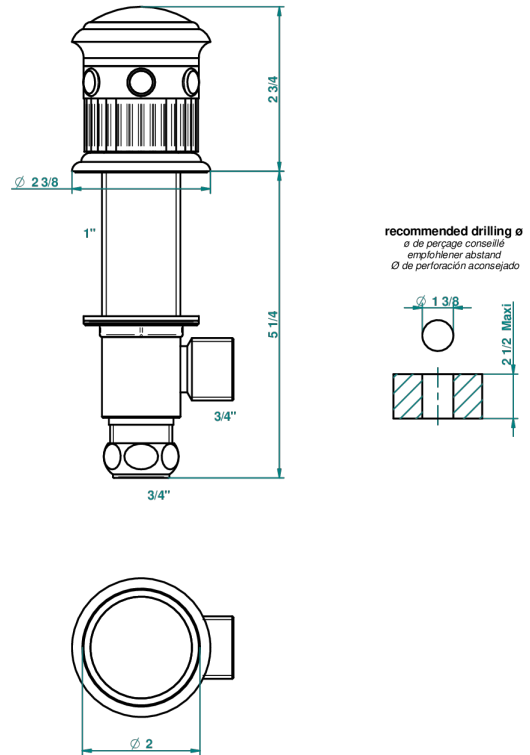

TROCADERO LAPIS LAZULI

U7B-36

Rim mounted 3/4" valve

29278

05/05/2010

CHARACTERISTIC

- Trocadéro Lapis Lazuli
- Rim mounted 3/4" valve

AVAILABLE FINITIONS