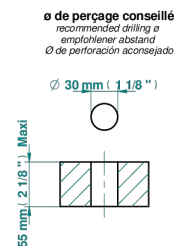

AMBOISE MALACHITE

A1J-36

Rim mounted 3/4" valve

29248

26/03/2024

CHARACTERISTIC

- Amboise Malachite
- Rim mounted 3/4" valve

AVAILABLE FINITIONS