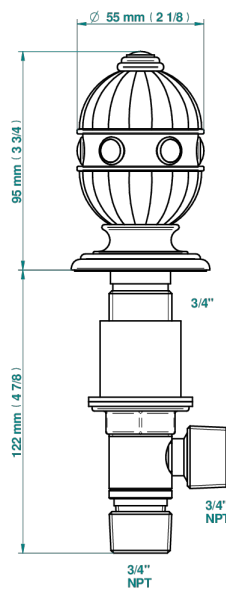

AMBOISE MALACHITE

A1J-36

Rim mounted 3/4" valve

29248

26/03/2024

CHARACTERISTIC

- Amboise Malachite
- Rim mounted 3/4" valve

AVAILABLE FINITIONS