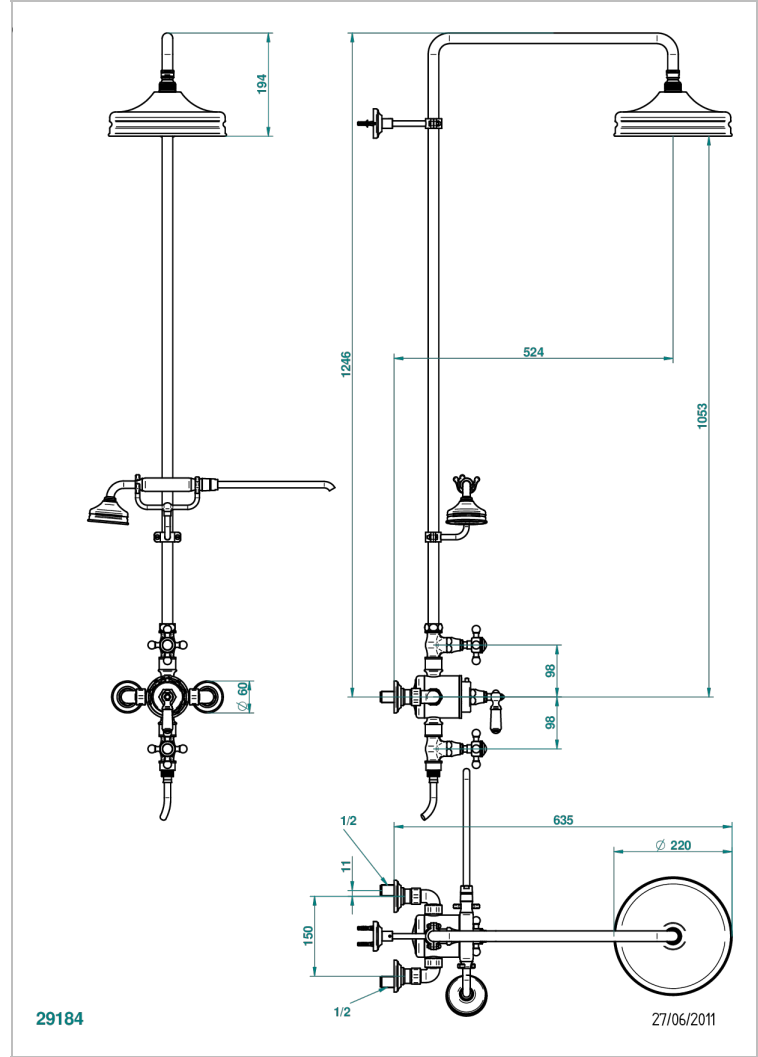

# 1900

G25-64TRD

Wall mounted thermostatic shower mixer, shut off valves, exposed shower column, telephone shower, hose and wall mounted cradle - shower head 1/2" ø 220mm with Easyclean system -150 mm centres

## CHARACTERISTIC

- 1900
- Wall mounted thermostatic shower mixer, shut off valves, exposed shower column, telephone shower, hose and wall mounted cradle - shower head 1/2" ø 220mm with Easyclean system -150 mm centres

## TECHNICAL SPECS

- Recommandé : 3 bars (max. 5 bars) - Advised : 43,5 psi (max. 72 psi)
- Pomme : 25 l/min à 3 bars - Douchette : 9,5 l/min à 3 bars
- Showerhead : 6.6 gpm at 43.5 psi - Handshower : 2.5 gpm at 43.5 psi